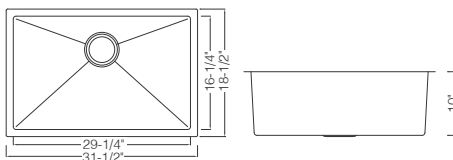

KGU321910W

--White

KGU321910B

--Black

Undermount Single Bowl Kitchen Sink

Material: Granite Composite

Color: Black/White

Overall Size: 31-1/2" X 18-1/2"

Bowl Size: 29-1/4" X 16-1/4"

Depth: 10"

Drain Opening: 3-1/2"

Packing: 1PC / Box

Accessories You May Need:

Bottom Grid :

KGBG3219

Strainer:

KSS-03L