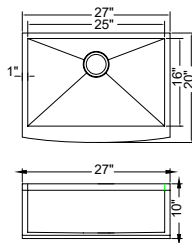

Accessories You May Need:

Bottom Grid :

KSBGF2420

Strainer:

KSS-01

KSF272010S

Zero radius Single Bowl Apron Farm Sink
90 Degree Square With Curved Front
Material: 304 Stainless Steel
Gauge: 16G
Finish:Lustrous Satin
Attached With Noise Reduction Padding
Overall Size: 27"X20"
Bowl Size: 25"X16"
Depth: 10"
Drain Opening: 3-1/2"
Packing: 1PC / Box