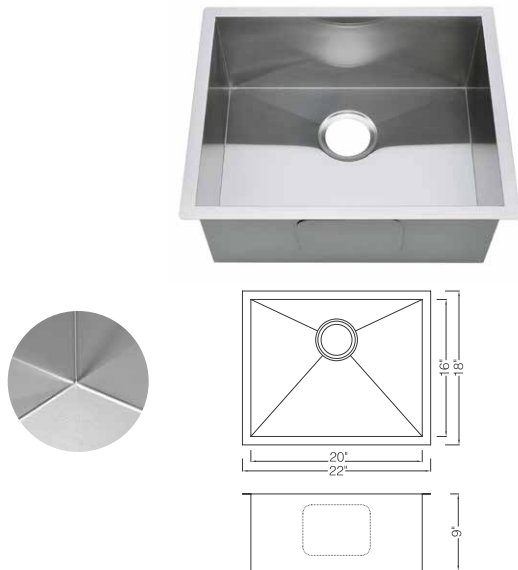

Accessories You May Need:

Bottom Grid :

KPBG3320

Strainer:

KSS-03L

Fabricated Zero Radius Stainless Steel Kitchen Sink

KSH17199S

Undermount Single Bowl Kitchen Sink
 90 Degree Zero Radius
 Material: 304 Stainless Steel
 Gauge: 16G
 Finish: Lustrous Satin
 Attached With Noise Reduction Padding
 Overall Size: 17" X 19"
 Bowl Size: 15" X 17"
 Depth: 9"
 Drain Opening: 3-1/2"
 Packing: 1PC / Box

Accessories You May Need:

Bottom Grid :

KSBGH1719

Strainer:

KSS-01

KSH22189S

Undermount Single Bowl Kitchen Sink
 90 Degree Zero Radius
 Material: 304 Stainless Steel
 Gauge: 16G
 Finish: Lustrous Satin
 Attached With Noise Reduction Padding
 Overall Size: 22" X 18"
 Bowl Size: 20" X 16"
 Depth: 9"
 Drain Opening: 3-1/2"
 Packing: 1PC / Box