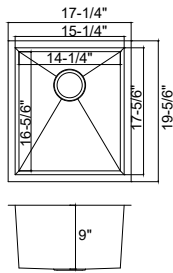

Accessories You May Need:

Bottom Grid :

KSBGH3219R

Strainer:

KSS-03

Fabricated Finger Radius Stainless Steel Kitchen Sink

KSH17199L

Undermount Single Bowl Kitchen Sink
 Finger Radius
 Material: 304 Stainless Steel
 Gauge: 18G
 Finish: Lustrous Satin
 Attached With Noise Reduction Padding
 Overall Size: 17-1/4" x 19-5/6"
 Bowl Size: 15-1/4" x 17-5/6"
 Depth: 9"
 Drain Opening: 3-1/2"
 Packing: 1PC / Box