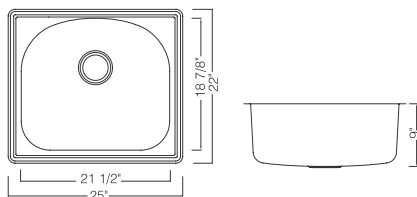

Accessories You May Need:

Bottom Grid: **KSBG1816**   Strainer: **KSS-01**