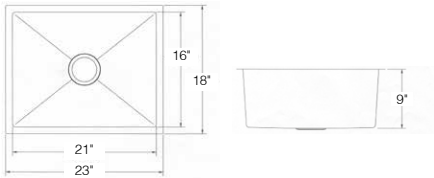

Under Mount Kitchen Sink

KGU23189W

--White

KGU23189B

--Black

Undermount Single Bowl Kitchen Sink

Material: Granite Composite

Color: Black/White

Overall Size: 23" x 18"

Bowl Size: 21" x 16"

Depth: 9"

Drain Opening: 3-1/2"

Packing: 1PC / Box

Accessories You May Need:

Bottom Grid :

KGBG2318

Strainer:

KSS-03L