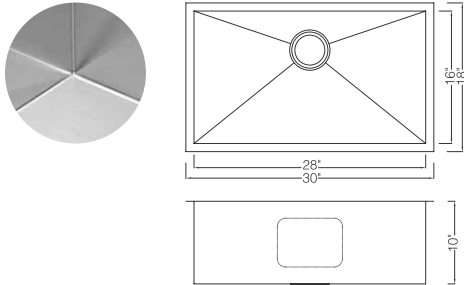

Accessories You May Need:

Bottom Grid :

KSBGH2718

Strainer:

KSS-03

Fabricated Zero Radius Stainless Steel Kitchen Sink

KSH301810S Undermount Single Bowl Kitchen Sink
 90 Degree Zero Radius
 Material: 304 Stainless Steel
 Gauge: 16G
 Finish: Lustrous Satin
 Attached With Noise Reduction Padding
 Overall Size: 30" X 18"
 Bowl Size: 28" X 16"
 Depth: 10"
 Drain Opening: 3-1 / 2"

Accessories You May Need:

Bottom Grid :

KSBGH3018

Strainer:

KSS-03

KSH321910BS Under Mount Double Bowl Kitchen Sink
 (70/30)
 (30/70)
 Middle Drain Reversible
 90 Degree Zero Radius
 Material: 304 Stainless Steel
 Gauge: 16G
 Finish: Lustrous Satin
 Attached With Noise Reduction Padding
 Overall Size: 32" X 19"
 Big Bowl Size: 19-3/8" X 17"
 Small Bowl Size: 9-2/3" X 17"
 Depth: 10"
 Drain Opening: 3-1/2"