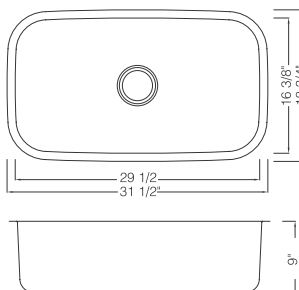

Accessories You May Need:

Bottom Grid :

KSBGU3018

Strainer:

KSS-01

KSU32199

Undermount Single Bowl Kitchen Sink
 Material: 304 Stainless Steel
 Gauge: 18G
 Finish: Pearl Satin
 Attached With Noise Reduction Padding
 Overall Size: 31-1/2" X 18-3/4"
 Bowl Size: 29-1/2" X 16-3/8" Depth: 9"
 Drain Opening: 3-1/2"
 Packing: 3PC / Box

Accessories You May Need:

Bottom Grid :

KSBGU3219

Strainer:

KSS-03

Under Mount Kitchen Sink

KSU302197 (60/40)

Undermount Double Bowl Kitchen Sink
Material: 304 Stainless Steel
Gauge: 18G
Finish: Pearl Satin
Attached With Noise Reduction Padding
Overall Size: 29-1/2" x 20-7/8"
Big Bowl Size: 15-3/4" x 18-7/8" Depth: 9"
Small Bowl Size: 10-3/8" x 16" Depth: 7"
Drain Opening: 3-1/2"
Packing: 3PC / Box