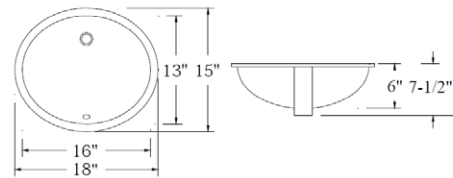

LVU1613W

Under Mount Ceramic Lavatory
Available Color: White
Overall Size: 18" x 15"
Bowl Size: 16" x 13"
Depth: 7"
Packing: 3PC / Box