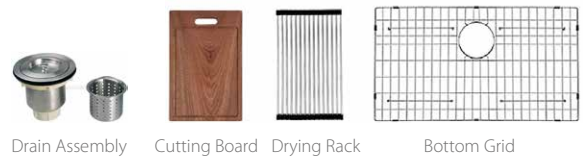

Accessories Included: