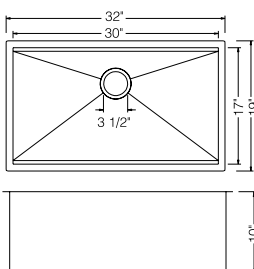

Accessories Included: