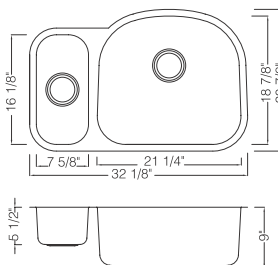

Undermount Double Bowl Kitchen Sink
 Material: 304 Stainless Steel
 Gauge: 18G
 Finish: Pearl Satin
 Attached With Noise Reduction Padding
 Overall Size: 32-1/8" X 20-7/8"
 Big Bowl Size: 21-1/4" X 18-7/8" Depth: 9"
 Small Bowl Size: 7-5/8" X 16-1/8" Depth: 5-1/2"
 Drain Opening: 3-1/2"
 Packing: 3PC / Box

Accessories You May Need:

Bottom Grid :

KSBG2321
For Big Bowl Only

Strainer:

KSS-01

KSU322159 (20/80)

Undermount Double Bowl Kitchen Sink
 Material: 304 Stainless Steel
 Gauge: 18G
 Finish: Pearl Satin
 Attached With Noise Reduction Padding
 Overall Size: 32-1/8" X 20-7/8"
 Big Bowl Size: 21-1/4" X 18-7/8" Depth: 9"
 Small Bowl Size: 7-5/8" X 16-1/8" Depth: 5-1/2"
 Drain Opening: 3-1/2"
 Packing: 3PC / Box

Accessories You May Need:

Bottom Grid :

KSBG2321
For Big Bowl Only

Strainer:

KSS-03

Under Mount Kitchen Sink — Special Size

KSU372197

Undermount Double Bowl Kitchen Sink
 Material: 304 Stainless Steel
 Gauge: 18G
 Finish: Pearl Satin
 Attached With Noise Reduction Padding
 Overall Size: 37-3/8" X 20-7/8"
 Big Bowl Size: 21-1/4" X 18-7/8" Depth: 9"
 Small Bowl Size: 13" X 16-1/2" Depth: 7"
 Drain Opening: 3-1/2"
 Packing: 3PC / Box