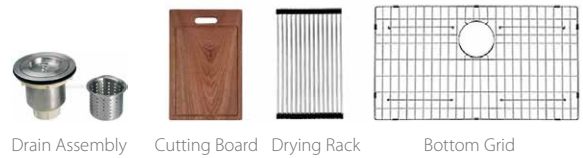

Accessories Included: