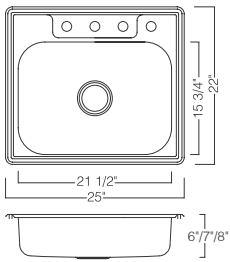

Top Mount Kitchen Sink