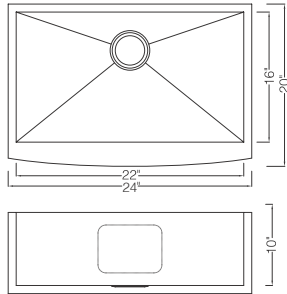

PREMIUM STAINLESS STEEL SINKS -Contemporary Style

Fabricated Stainless Steel Apron Farm Sink

KSF242010S

Zero radius Single Bowl Apron Farm Sink
90 Degree Square With Curved Front
Material: 304 Stainless Steel
Gauge: 16G
Finish:Lustrous Satin
Attached With Noise Reduction Padding
Overall Size: 24"X20"
Bowl Size: 22"X16"
Depth: 10"
Drain Opening: 3-1/2"
Packing: 1PC / Box

Accessories You May Need:

Bottom Grid :

KSBGF2420

Strainer:

KSS-01