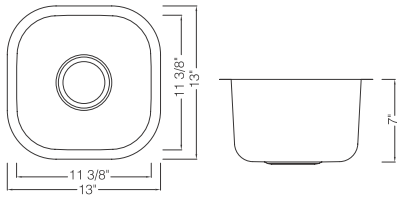

Under Mount Bar Sink