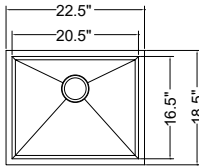

Accessories You May Need:

Bottom Grid :

KSBGH1719

Strainer:

KSS-03

KSH22189R

Undermount Single Bowl Kitchen Sink
93 Degree Sharp Edge
Material: 304 Stainless Steel
Gauge: 18G
Finish: Lustrous Satin
Attached With Noise Reduction Padding
Overall Size: 22-1/2" X 18-1/2"
Bowl Size: 20-1/2" X 16-1/2"
Depth: 9"
Drain Opening: 3-1/2"