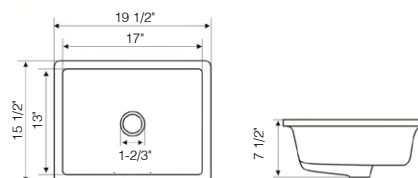

LVU1713W

Under Mount Ceramic Lavatory
Available Color: White
Overall Size: 19-1/2" x 15-1/2"
Bowl Size: 17" x 13" Rectangular
Depth: 7-1/2"
Packing: 2PC / Box