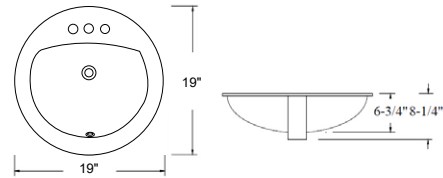

LVU1714W-ADA

Also available

Ceramic Lavatory Sink

LVT1919W

Top Mount Ceramic Lavatory
 Available Color: White
 Overall Size: Diameter 19"
 Depth: 8-1/4"
 Packing: 1PC / Box

LVT2017W

Top Mount Ceramic Lavatory
 Available Color: White
 Overall Size: 20" x 17"
 Depth: 8-1/4"
 Packing: 1PC / Box