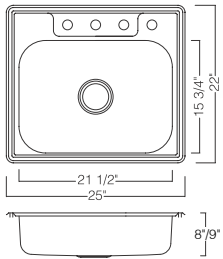

Top Mount Kitchen Sink

KST25226-3
KST25226-4

Top Mount Single Bowl Kitchen Sink
Material: 304 Stainless Steel

KST25227-4

Gauge: 20G

Finish: Pearl Satin

KST25228-1

Attached With Noise Reduction Padding

KST25228-3

Overall Size: 25"X22"

KST25228-4

Bowl Size: 21"X16"

Depth: 6"/7"/8"

☒ 1 Hole ☒ 3 Hole ☒ 4 Hole

Drain Opening: 3-1/2"

Packing: 5PC / Box

Accessories You May Need:

Bottom Grid :

KSBG2318

Strainer:

KSS-03

KST25228T-3
KST25229T-3
KST25229T-4

Top Mount Single Bowl Kitchen Sink
Material: 304 Stainless Steel

Gauge: 18G

Finish: Pearl Satin

Attached With Noise Reduction Padding

Overall Size: 25"X22"

Bowl Size: 21"X16"

Depth: 8"/9"

☒ 3 Hole ☒ 4 Hole

Drain Opening: 3-1/2"

Packing: 5PC / Box

KST332288-3
KST332288-4

Top Mount Double Bowl Kitchen Sink
Material: 304 Stainless Steel

Gauge: 20G

Finish: Pearl Satin

Attached With Noise Reduction Padding

Overall Size: 33" X 22"

Bowl Size: 14" X 16" Each Depth: 8"

☒ 3 Hole ☒ 4 Hole

Drain Opening: 3-1/2"

Packing: 5PC / Box

KST332266-4 6" Deep Available

Accessories You May Need:

Bottom Grid :

KSBG1816 x2

Strainer:

KSS-03