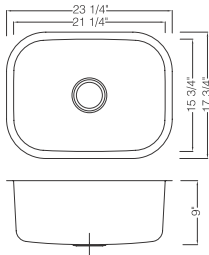

Under Mount Kitchen Sink

KSU23189
(18Gauge)

Undermount Single Bowl Kitchen Sink
Material: 304 Stainless Steel
Gauge: 18G / 16G
Finish: Pearl Satin
Attached With Noise Reduction Padding
Overall Size: 23-1/4" x 17-3/4"
Bowl Size: 21-1/4" x 15-3/4"
Depth: 9"
Drain Opening: 3-1/2"
Packing: 5PC / Box

KSU23189T
(16Gauge)

KSU23186
KSU23185

--6" Deep Available
--5" Deep Also Available

Accessories You May Need:

Bottom Grid :

KSBG2318

Strainer:

KSS-01

KSU23189L

Undermount Single Bowl Kitchen Sink
Small Radius
Material: 304 Stainless Steel
Gauge: 18G
Finish: Lustrous Satin
Attached With Noise Reduction Padding
Overall Size: 23-1/8" X 17-3/4"
Bowl Size: 21-3/8" X 15-7/8"
Depth: 9"
Drain Opening: 3-1/2"
Packing: 5PC / Box

Accessories You May Need:

Bottom Grid :

KSBG2318L

Strainer:

KSS-03