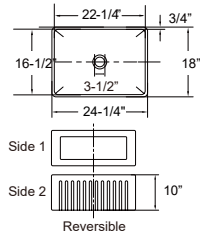

Accessories You May Need:

Bottom Grid :

KSBGF3620

Strainer:

KSS-01

Porcelain Apron Farm Sink

KPF241810WT

Single Bowl Apron Farm Sink
 Material: Porcelain
 Finish: White
 Overall Size: 24-1/4" X 18"
 Bowl Size: 22-1/4" X 16-1/2"
 Depth: 10"
 Drain Opening: 3-1/2"
 Packing: 1PC / Box