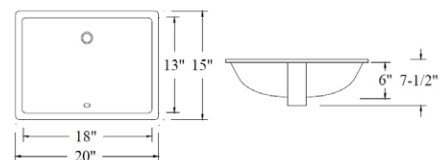

LVU1813B
LVU1813W

Under Mount Ceramic Lavatory
Available Color: Biscuit/White
Overall Size: 20" x 15"
Bowl Size: 18" x 13" Rectangular
Depth: 7-1/2"
Packing: 2PC / Box