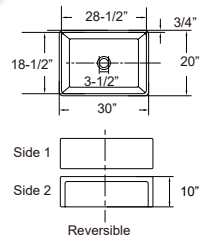

Accessories You May Need:

Bottom Grid :

KPBG2418

Strainer:

KSS-03L

KPF301810WT

Single Bowl Apron Farm Sink
 Material: Porcelain
 Finish: White
 Overall Size: 30" X 18"
 Bowl Size: 28-3/8" X 16-1/2"
 Depth: 10"
 Drain Opening: 3-1/2"
 Packing: 1PC / Box

Accessories You May Need:

Bottom Grid :

KPBG3018

Strainer:

KSS-03L

KPF302010WT

Single Bowl Apron Farm Sink
 Material: Porcelain
 Finish: White
 Overall Size: 30" X 20"
 Bowl Size: 28-1/2" X 18-1/2"
 Depth: 10"
 Drain Opening: 3-1/2"
 Packing: 1PC / Box