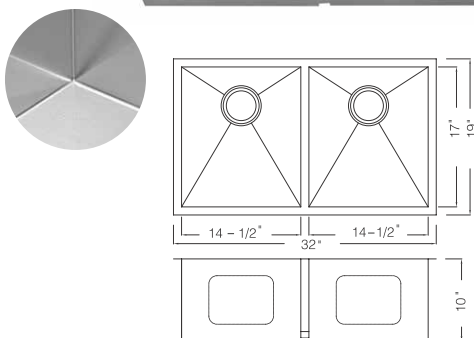

Accessories You May Need:

Bottom Grid :

KSBGH3018

Strainer:

KSS-03

KSH321910BS Under Mount Double Bowl Kitchen Sink
 (70/30)
 (30/70)
 Middle Drain Reversible
 90 Degree Zero Radius
 Material: 304 Stainless Steel
 Gauge: 16G
 Finish: Lustrous Satin
 Attached With Noise Reduction Padding
 Overall Size: 32" X 19"
 Big Bowl Size: 19-3/8" X 17"
 Small Bowl Size: 9-2/3" X 17"
 Depth: 10"
 Drain Opening: 3-1/2"

Accessories You May Need:

Bottom Grid :

KSBGH3219BS

Strainer:

KSS-01

KSH321910D Undermount Double Bowl Kitchen Sink
 (50/50)
 90 Degree Zero Radius
 Material: 304 Stainless Steel
 Gauge: 16G
 Finish: Lustrous Satin
 Attached With Noise Reduction Padding
 Overall Size: 32" X 19"
 Bowl Size: 14-1/2" X 17"
 Depth: 10"
 Drain Opening: 3-1 / 2"