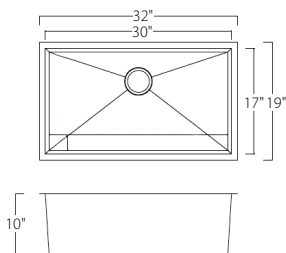

Accessories You May Need:

Bottom Grid :

KSBGH3018

Strainer:

KSS-01

KSH321910R

Undermount Single Bowl Kitchen Sink
 93 Degree Sharp Edge
 Material: 304 Stainless Steel
 Gauge: 18G
 Finish: Lustrous Satin
 Attached With Noise Reduction Padding
 Overall Size: 32" X 19"
 Bowl Size: 30" X 17"
 Depth: 10"
 Drain Opening: 3-1/2"