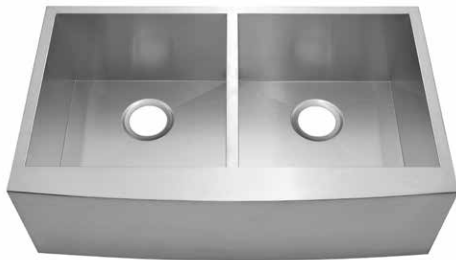

Accessories You May Need:

Bottom Grid :

KSBGH3018

Strainer:

KSS-03

Fabricated Stainless Steel Apron Farm Sink

KSF332010S

Zero radius Single Bowl Apron Farm Sink
 90 Degree Square With Curved Front
 Material: 304 Stainless Steel
 Gauge: 16G
 Finish: Lustrous Satin
 Attached With Noise Reduction Padding
 Overall Size: 33" X 20"
 Bowl Size: 31" X 16"
 Depth: 10"
 Drain Opening: 3-1/2"
 Packing: 1PC / Box

Accessories You May Need:

Bottom Grid :

KSBGF3320S

Strainer:

KSS-03

KSF332010D

Zero radius Double Bowl Apron Farm Sink
 90 Degree Square With Curved Front
 Material: 304 Stainless Steel
 Gauge: 16G
 Finish: Lustrous Satin
 Attached With Noise Reduction Padding
 Overall Size: 33" X 20"
 Bowl Size: 15" X 16"
 Depth: 10"
 Drain Opening: 3-1/2"
 Packing: 1PC / Box

Accessories You May Need:

Bottom Grid :

KSBGF3320D x 2

Strainer:

KSS-03

KSF362010S

Zero radius Single Bowl Apron Farm Sink
 90 Degree Square With Curved Front
 Material: 304 Stainless Steel
 Gauge: 16G
 Finish: Lustrous Satin
 Attached With Noise Reduction Padding
 Overall Size: 36" X 20"
 Bowl Size: 34" X 16"
 Depth: 10"
 Drain Opening: 3-1/2"
 Packing: 1PC / Box

Accessories You May Need:

Bottom Grid :

KSBGF3620

Strainer:

KSS-01

Fabricated Stainless Steel Apron Farm Sink

KSF30209S

Zero radius Single Bowl Apron Farm Sink
 90 Degree Square With Curved Front
 Material: 304 Stainless Steel
 Gauge: 18G
 Finish: Lustrous Satin
 Attached With Noise Reduction Padding
 Overall Size: 30" X 20"
 Bowl Size: 28" X 16"
 Depth: 9"
 Drain Opening: 3-1/2"
 Packing: 1PC / Box