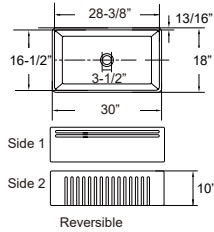

Accessories You May Need:

Bottom Grid :

KPBG2418

Strainer:

KSS-03L

KPF301810WT

Single Bowl Apron Farm Sink
 Material: Porcelain
 Finish: White
 Overall Size: 30" X 18"
 Bowl Size: 28-3/8" X 16-1/2"
 Depth: 10"
 Drain Opening: 3-1/2"
 Packing: 1PC / Box