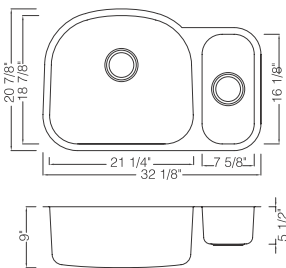

Under Mount Kitchen Sink

KSU322195 (80/20)

Undermount Double Bowl Kitchen Sink
Material: 304 Stainless Steel
Gauge: 18G
Finish: Pearl Satin
Attached With Noise Reduction Padding
Overall Size: 32-1/8" X 20-7/8"
Big Bowl Size: 21-1/4" X 18-7/8" Depth: 9"
Small Bowl Size: 7-5/8" X 16-1/8" Depth: 5-1/2"
Drain Opening: 3-1/2"
Packing: 3PC / Box

Accessories You May Need:

Bottom Grid :

KSBG2321
For Big Bowl Only

Strainer:

KSS-01