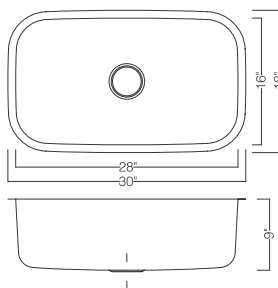

KSU30189

Undermount Single Bowl Kitchen Sink
Material: 304 Stainless Steel
Gauge: 18G
Finish: Pearl Satin
Attached With Noise Reduction Padding
Overall Size: 30" X 18"
Bowl Size: 28" X 16"
Depth: 9"
Drain Opening: 3-1/2"
Packing: 3PC / Box

Accessories You May Need:

Bottom Grid :

KSBGU3018

Strainer:

KSS-01