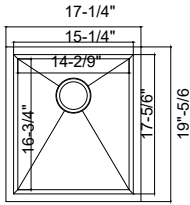

Fabricated 93 Degree Sharp Edge Stainless Steel Kitchen Sink