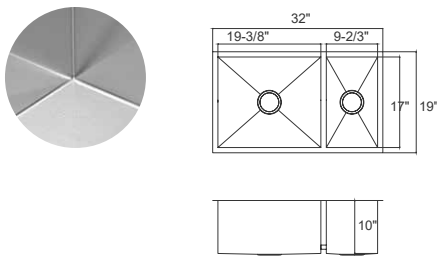

Accessories You May Need:

Bottom Grid :

KSBGH2718

Strainer:

KSS-03

Fabricated Zero Radius Stainless Steel Kitchen Sink

KSH301810S Undermount Single Bowl Kitchen Sink
 90 Degree Zero Radius
 Material: 304 Stainless Steel
 Gauge: 16G
 Finish: Lustrous Satin
 Attached With Noise Reduction Padding
 Overall Size: 30" X 18"
 Bowl Size: 28" X 16"
 Depth: 10"
 Drain Opening: 3-1 / 2"

Accessories You May Need:

Bottom Grid :

KSBGH3018

Strainer:

KSS-03

KSH321910BS Under Mount Double Bowl Kitchen Sink
 (70/30)
 (30/70)
 Middle Drain Reversible
 90 Degree Zero Radius
 Material: 304 Stainless Steel
 Gauge: 16G
 Finish: Lustrous Satin
 Attached With Noise Reduction Padding
 Overall Size: 32" X 19"
 Big Bowl Size: 19-3/8" X 17"
 Small Bowl Size: 9-2/3" X 17"
 Depth: 10"
 Drain Opening: 3-1/2"