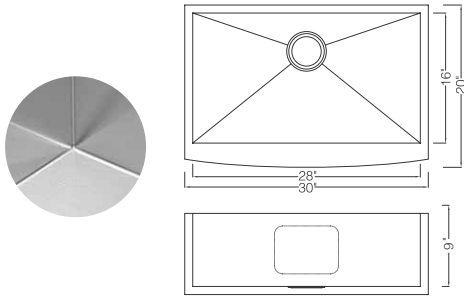

Accessories You May Need:

Bottom Grid :

KSBGF3320D x 2

Strainer:

KSS-03

KSF362010S

Zero radius Single Bowl Apron Farm Sink
 90 Degree Square With Curved Front
 Material: 304 Stainless Steel
 Gauge: 16G
 Finish: Lustrous Satin
 Attached With Noise Reduction Padding
 Overall Size: 36" X 20"
 Bowl Size: 34" X 16"
 Depth: 10"
 Drain Opening: 3-1/2"
 Packing: 1PC / Box

Accessories You May Need:

Bottom Grid :

KSBGF3620

Strainer:

KSS-01

Fabricated Stainless Steel Apron Farm Sink

KSF30209S

Zero radius Single Bowl Apron Farm Sink
 90 Degree Square With Curved Front
 Material: 304 Stainless Steel
 Gauge: 18G
 Finish: Lustrous Satin
 Attached With Noise Reduction Padding
 Overall Size: 30" X 20"
 Bowl Size: 28" X 16"
 Depth: 9"
 Drain Opening: 3-1/2"
 Packing: 1PC / Box

Accessories You May Need:

Bottom Grid :

KSBGH3018

Strainer:

KSS-03

KSF33209S

Zero radius Single Bowl Apron Farm Sink
 90 Degree Square With Curved Front
 Material: 304 Stainless Steel
 Gauge: 18G
 Finish: Lustrous Satin
 Attached With Noise Reduction Padding
 Overall Size: 33" X 20"
 Bowl Size: 31" X 16"
 Depth: 9"
 Drain Opening: 3-1/2"
 Packing: 1PC / Box