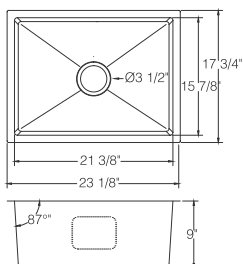

KSU23189L

Undermount Single Bowl Kitchen Sink
Small Radius
Material: 304 Stainless Steel
Gauge: 18G
Finish: Lustrous Satin
Attached With Noise Reduction Padding
Overall Size: 23-1/8" X 17-3/4"
Bowl Size: 21-3/8" X 15-7/8"
Depth: 9"
Drain Opening: 3-1/2"
Packing: 5PC / Box

Accessories You May Need:

Bottom Grid :

KSBG2318L

Strainer:

KSS-03