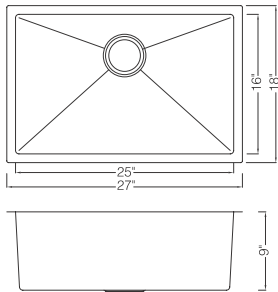

Accessories You May Need:

Bottom Grid :

KSBGH2218

Strainer:

KSS-03

Fabricated Finger Radius Stainless Steel Kitchen Sink

KSH27189L

Undermount Single Bowl Kitchen Sink
Finger Radius
Material: 304 Stainless Steel
Gauge: 18G
Finish: Lustrous Satin
Attached With Noise Reduction Padding
Overall Size: 27" X 18"
Bowl Size: 25" X 16"
Depth: 9"
Drain Opening: 3-1/2"
Packing: 1PC / Box