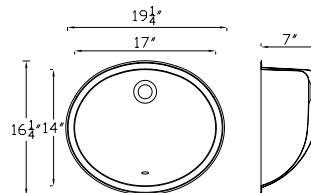

LVU1714SS

Under Mount Stainless Steel Lavatory
Available Color: Stainless Steel
Overall Size: 19-1/4" x 16-1/4"
Bowl Size: 17" x 14" Oval
Depth: 7"
Packing: 1PC / Box