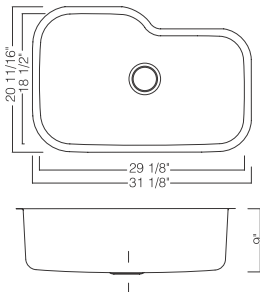

Accessories You May Need:

Bottom Grid :

KSBGU3219

Strainer:

KSS-03

Under Mount Kitchen Sink

KSU302197 (60/40)

Undermount Double Bowl Kitchen Sink
Material: 304 Stainless Steel
Gauge: 18G
Finish: Pearl Satin
Attached With Noise Reduction Padding
Overall Size: 29-1/2" x 20-7/8"
Big Bowl Size: 15-3/4" x 18-7/8" Depth: 9"
Small Bowl Size: 10-3/8" x 16" Depth: 7"
Drain Opening: 3-1/2"
Packing: 3PC / Box

Accessories You May Need:

Bottom Grid :

KSBG3021B
KSBG3221S

Strainer:

KSS-03

KSU31219S

Undermount Single Bowl Kitchen Sink
Material: 304 Stainless Steel
Gauge: 18G
Finish: Pearl Satin
Attached With Noise Reduction Padding
Overall Size: 31-1/8" x 20-11/16"
Bowl Size: 29-1/8" x 18-1/2" Depth: 9"
Drain Opening: 3-1/2"
Packing: 3PC / Box

Accessories You May Need:

Bottom Grid :

KSBG3121S

Strainer:

KSS-01

KSU321899 (50/50)

Undermount Double Bowl Kitchen Sink
Material: 304 Stainless Steel
Gauge: 18G
Finish: Pearl Satin
Attached With Noise Reduction Padding
Overall Size: 31-1/2" x 18-1/8"
Bowl Size: 14-1/8" x 16-1/8" Each Depth: 9"
Drain Opening: 3-1/2"
Packing: 3PC / Box