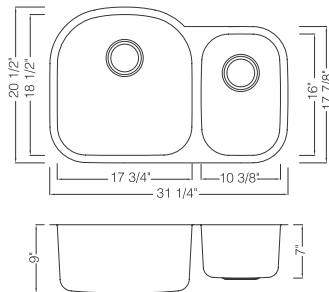

KSU322179T 16 Gauge Available

Accessories You May Need:

Bottom Grid :

KSBG3221B
KSBG3221S

Strainer:

KSS-03

KSU322197
 (70/30)

Undermount Double Bowl Kitchen Sink
 Material: 304 Stainless Steel
 Gauge: 18G
 Finish: Pearl Satin
 Attached With Noise Reduction Padding
 Overall Size: 31-1/4" X 20-1/2"
 Big Bowl Size: 17-3/4" X 18-1/2" Depth: 9"
 Small Bowl Size: 10-3/8" X 16" Depth: 7"
 Drain Opening: 3-1/2"
 Packing: 3PC / Box

Undermount Double Bowl Kitchen Sink
 Material: 304 Stainless Steel
 Gauge: 18G
 Finish: Pearl Satin
 Attached With Noise Reduction Padding
 Overall Size: 32-1/8" X 20-7/8"
 Big Bowl Size: 21-1/4" X 18-7/8" Depth: 9"
 Small Bowl Size: 7-5/8" X 16-1/8" Depth: 5-1/2"
 Drain Opening: 3-1/2"
 Packing: 3PC / Box