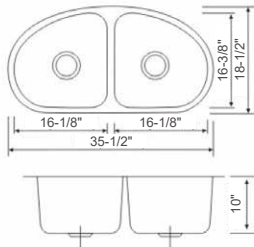

Accessories You May Need:

Bottom Grid :

KSBG2321
For Big Bowl Only

Strainer:

KSS-01

KSU322159 (20/80)

Undermount Double Bowl Kitchen Sink
 Material: 304 Stainless Steel
 Gauge: 18G
 Finish: Pearl Satin
 Attached With Noise Reduction Padding
 Overall Size: 32-1/8" X 20-7/8"
 Big Bowl Size: 21-1/4" X 18-7/8" Depth: 9"
 Small Bowl Size: 7-5/8" X 16-1/8" Depth: 5-1/2"
 Drain Opening: 3-1/2"
 Packing: 3PC / Box

Accessories You May Need:

Bottom Grid :

KSBG2321
For Big Bowl Only

Strainer:

KSS-03

Under Mount Kitchen Sink — Special Size

KSU372197

Undermount Double Bowl Kitchen Sink
 Material: 304 Stainless Steel
 Gauge: 18G
 Finish: Pearl Satin
 Attached With Noise Reduction Padding
 Overall Size: 37-3/8" X 20-7/8"
 Big Bowl Size: 21-1/4" X 18-7/8" Depth: 9"
 Small Bowl Size: 13" X 16-1/2" Depth: 7"
 Drain Opening: 3-1/2"
 Packing: 3PC / Box

Accessories You May Need:

Bottom Grid :

KSBG2321

For Big Bowl Only

Strainer:

KSS-03

KSU361910D

Undermount Double Bowl Kitchen Sink
 Material: 304 Stainless Steel
 Gauge: 18G
 Finish: Pearl Satin
 Attached With Noise Reduction Padding
 Overall Size: 35-1/2" X 18-1/2"
 Bowls Size: 16-1/8" X 16-3/8" Depth: 10"
 Drain Opening: 3-1/2"
 Packing: 3PC / Box