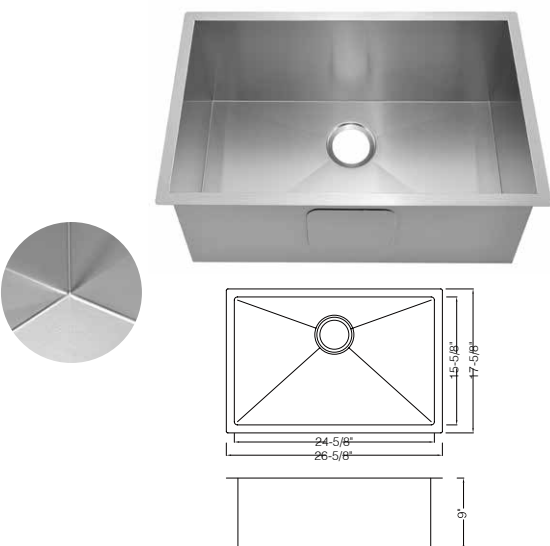

KSH27189S

Undermount Single Bowl Kitchen Sink
90 Degree Zero Radius
Material: 304 Stainless Steel
Gauge: 16G
Finish: Lustrous Satin
Attached With Noise Reduction Padding
Overall Size: 26-5/8" X 17-5/8"
Bowl Size: 24-5/8" X 15-5/8"
Depth: 9"
Drain Opening: 3-1 / 2"

Accessories You May Need:

Bottom Grid :

KSBGH2718

Strainer:

KSS-03