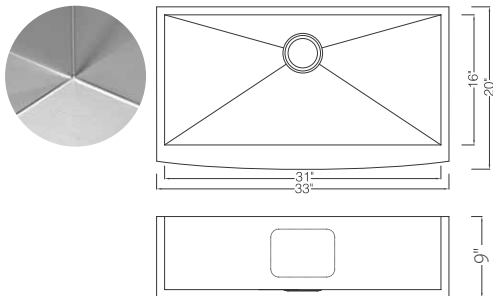

Accessories You May Need:

Bottom Grid :

KSBGF3620

Strainer:

KSS-01

Fabricated Stainless Steel Apron Farm Sink

KSF30209S

Zero radius Single Bowl Apron Farm Sink
 90 Degree Square With Curved Front
 Material: 304 Stainless Steel
 Gauge: 18G
 Finish: Lustrous Satin
 Attached With Noise Reduction Padding
 Overall Size: 30" X 20"
 Bowl Size: 28" X 16"
 Depth: 9"
 Drain Opening: 3-1/2"
 Packing: 1PC / Box

Accessories You May Need:

Bottom Grid :

KSBGH3018

Strainer:

KSS-03

KSF33209S

Zero radius Single Bowl Apron Farm Sink
 90 Degree Square With Curved Front
 Material: 304 Stainless Steel
 Gauge: 18G
 Finish: Lustrous Satin
 Attached With Noise Reduction Padding
 Overall Size: 33" X 20"
 Bowl Size: 31" X 16"
 Depth: 9"
 Drain Opening: 3-1/2"
 Packing: 1PC / Box

Accessories You May Need:

Bottom Grid :

KSBGF3320S

Strainer:

KSS-03

KSF36209S

Zero radius Single Bowl Apron Farm Sink
 90 Degree Square With Curved Front
 Material: 304 Stainless Steel
 Gauge: 18G
 Finish: Lustrous Satin
 Attached With Noise Reduction Padding
 Overall Size: 36" X 20"
 Bowl Size: 34" X 16"
 Depth: 9"
 Drain Opening: 3-1/2"
 Packing: 1PC / Box