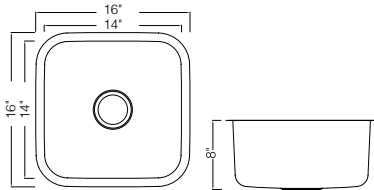

Under Mount Bar Sink