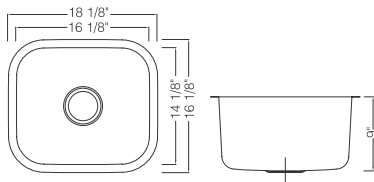

Accessories You May Need:

Strainer: **KSS-01**   Strainer: **KSS-03**   Soap Dispenser: **KSSD-04**