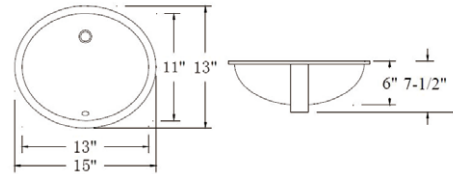

LVU1311W

Under Mount Ceramic Lavatory
Available Color: White
Overall Size: 15" x 13"
Bowl Size: 13" x 11" Oval
Depth: 7"
Packing: 3PC / Box