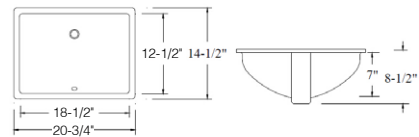

LVU1812W

Under Mount Ceramic Lavatory
Available Color: White
Overall Size: 20-3/4" x 14-1/2"
Bowl Size: 18-1/2" x 12-1/2" Rectangular
Depth: 7"
Packing: 2PC / Box

LVU1812W-ADA Also available