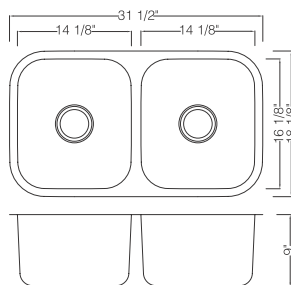

Accessories You May Need:

Bottom Grid :

KSBG3021B
KSBG3221S

Strainer:

KSS-03

KSU31219S

Undermount Single Bowl Kitchen Sink
Material: 304 Stainless Steel
Gauge: 18G
Finish: Pearl Satin
Attached With Noise Reduction Padding
Overall Size: 31-1/8" x 20-11/16"
Bowl Size: 29-1/8" x 18-1/2" Depth: 9"
Drain Opening: 3-1/2"
Packing: 3PC / Box

Accessories You May Need:

Bottom Grid :

KSBG3121S

Strainer:

KSS-01

KSU321899 (50/50)

Undermount Double Bowl Kitchen Sink
Material: 304 Stainless Steel
Gauge: 18G
Finish: Pearl Satin
Attached With Noise Reduction Padding
Overall Size: 31-1/2" x 18-1/8"
Bowl Size: 14-1/8" x 16-1/8" Each Depth: 9"
Drain Opening: 3-1/2"
Packing: 3PC / Box

Accessories You May Need:

Bottom Grid :

KSBG1816 x2

Strainer:

KSS-03

Under Mount Kitchen Sink

KSU322079 (40/60)

Undermount Double Bowl Kitchen Sink
 Material: 304 Stainless Steel
 Gauge: 18G
 Finish: Pearl Satin
 Attached With Noise Reduction Padding
 Overall Size: 32" x 20"
 Big Bowl Size: 15-3/4" x 18" Depth: 9"
 Small Bowl Size: 13" x 16" Depth: 7"
 Drain Opening: 3-1/2"
 Packing: 3PC / Box