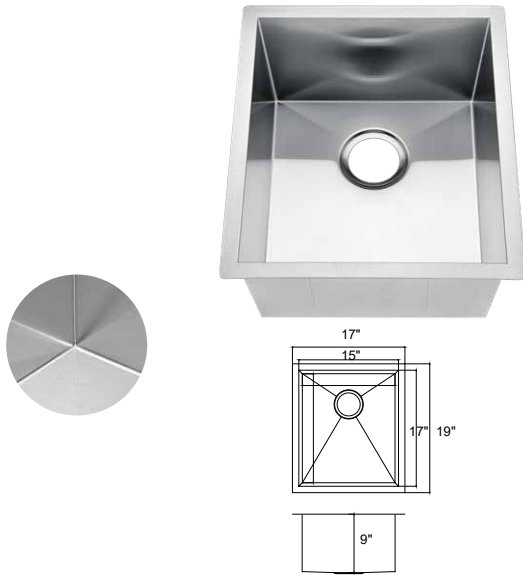

Accessories You May Need:

Bottom Grid :

KPBG3020

Strainer:

KSS-03L

KPF33208WT

Single Bowl Apron Farm Sink
 Material: Porcelain
 Finish: White
 Overall Size: 33" X 20"
 Bowl Size: 31-1/2" X 18-1/2"
 Depth: 8"
 Drain Opening: 3-1/2"
 Packing: 1PC / Box

Accessories You May Need:

Bottom Grid :

KPBG3320

Strainer:

KSS-03L

Fabricated Zero Radius Stainless Steel Kitchen Sink

KSH17199S

Undermount Single Bowl Kitchen Sink
 90 Degree Zero Radius
 Material: 304 Stainless Steel
 Gauge: 16G
 Finish: Lustrous Satin
 Attached With Noise Reduction Padding
 Overall Size: 17" X 19"
 Bowl Size: 15" X 17"
 Depth: 9"
 Drain Opening: 3-1/2"
 Packing: 1PC / Box

Accessories You May Need:

Bottom Grid :

KSBGH1719

Strainer:

KSS-01

KSH22189S

Undermount Single Bowl Kitchen Sink
 90 Degree Zero Radius
 Material: 304 Stainless Steel
 Gauge: 16G
 Finish: Lustrous Satin
 Attached With Noise Reduction Padding
 Overall Size: 22" X 18"
 Bowl Size: 20" X 16"
 Depth: 9"
 Drain Opening: 3-1/2"
 Packing: 1PC / Box