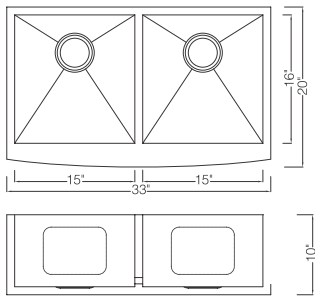

Accessories You May Need:

Bottom Grid :

KSBGH3018

Strainer:

KSS-03

Fabricated Stainless Steel Apron Farm Sink

KSF332010S

Zero radius Single Bowl Apron Farm Sink
 90 Degree Square With Curved Front
 Material: 304 Stainless Steel
 Gauge: 16G
 Finish: Lustrous Satin
 Attached With Noise Reduction Padding
 Overall Size: 33" X 20"
 Bowl Size: 31" X 16"
 Depth: 10"
 Drain Opening: 3-1/2"
 Packing: 1PC / Box

Accessories You May Need:

Bottom Grid :

KSBGF3320S

Strainer:

KSS-03

KSF332010D

Zero radius Double Bowl Apron Farm Sink
 90 Degree Square With Curved Front
 Material: 304 Stainless Steel
 Gauge: 16G
 Finish: Lustrous Satin
 Attached With Noise Reduction Padding
 Overall Size: 33" X 20"
 Bowl Size: 15" X 16"
 Depth: 10"
 Drain Opening: 3-1/2"
 Packing: 1PC / Box

Accessories You May Need:

Bottom Grid :

KSBGF3320D x 2

Strainer:

KSS-03

KSF362010S

Zero radius Single Bowl Apron Farm Sink
 90 Degree Square With Curved Front
 Material: 304 Stainless Steel
 Gauge: 16G
 Finish: Lustrous Satin
 Attached With Noise Reduction Padding
 Overall Size: 36" X 20"
 Bowl Size: 34" X 16"
 Depth: 10"
 Drain Opening: 3-1/2"
 Packing: 1PC / Box