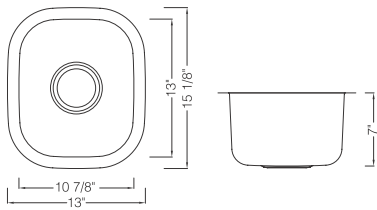

Accessories You May Need:

Strainer: **KSS-01**   Strainer: **KSS-03**   Soap Dispenser: **KSSD-04**