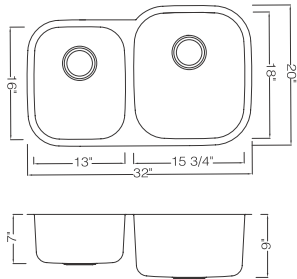

Accessories You May Need:

Bottom Grid :

KSBG3121S

Strainer:

KSS-01

KSU321899 (50/50)

Undermount Double Bowl Kitchen Sink
Material: 304 Stainless Steel
Gauge: 18G
Finish: Pearl Satin
Attached With Noise Reduction Padding
Overall Size: 31-1/2" x 18-1/8"
Bowl Size: 14-1/8" x 16-1/8" Each Depth: 9"
Drain Opening: 3-1/2"
Packing: 3PC / Box

Accessories You May Need:

Bottom Grid :

KSBG1816 x2

Strainer:

KSS-03

Under Mount Kitchen Sink

KSU322079 (40/60)

Undermount Double Bowl Kitchen Sink
 Material: 304 Stainless Steel
 Gauge: 18G
 Finish: Pearl Satin
 Attached With Noise Reduction Padding
 Overall Size: 32" x 20"
 Big Bowl Size: 15-3/4" x 18" Depth: 9"
 Small Bowl Size: 13" x 16" Depth: 7"
 Drain Opening: 3-1/2"
 Packing: 3PC / Box

Accessories You May Need:

Bottom Grid :

KSBG3220B
KSBG3220S

Strainer:

KSS-03

KSU322097 (60/40)

Undermount Double Bowl Kitchen Sink
 Material: 304 Stainless Steel
 Gauge: 18G
 Finish: Pearl Satin
 Attached With Noise Reduction Padding
 Overall Size: 32" x 20"
 Big Bowl Size: 15-3/4" x 18" Depth: 9"
 Small Bowl Size: 13" x 16" Depth: 7"
 Drain Opening: 3-1/2"
 Packing: 3PC / Box