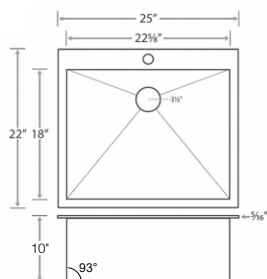

KSH252210R-1

Top Mount Single Bowl Kitchen Sink
93 degree sharp edge
Material: 304 Stainless Steel
Gauge: 18G
Finish: Lustrous Satin
Attached With Noise Reduction Padding
Overall Size: 25" X 22"
Bowl Size: 22-5/8" X 18"
Depth: 10"
Drain Opening: 3-1/2"

Accessories You May Need:

Bottom Grid :

KSBGH2218

Strainer:

KSS-01