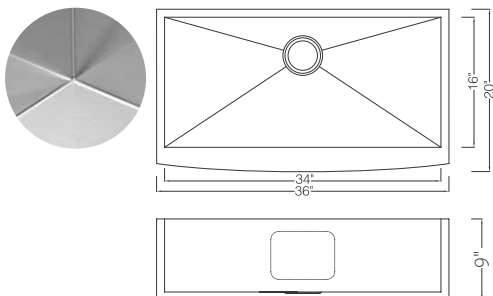

Accessories You May Need:

Bottom Grid :

KSBGH3018

Strainer:

KSS-03

KSF33209S

Zero radius Single Bowl Apron Farm Sink
 90 Degree Square With Curved Front
 Material: 304 Stainless Steel
 Gauge: 18G
 Finish: Lustrous Satin
 Attached With Noise Reduction Padding
 Overall Size: 33" X 20"
 Bowl Size: 31" X 16"
 Depth: 9"
 Drain Opening: 3-1/2"
 Packing: 1PC / Box

Accessories You May Need:

Bottom Grid :

KSBGF3320S

Strainer:

KSS-03

KSF36209S

Zero radius Single Bowl Apron Farm Sink
 90 Degree Square With Curved Front
 Material: 304 Stainless Steel
 Gauge: 18G
 Finish: Lustrous Satin
 Attached With Noise Reduction Padding
 Overall Size: 36" X 20"
 Bowl Size: 34" X 16"
 Depth: 9"
 Drain Opening: 3-1/2"
 Packing: 1PC / Box

Accessories You May Need:

Bottom Grid :

KSBGF3620

Strainer:

KSS-01

Porcelain Apron Farm Sink

KPF241810WT

Single Bowl Apron Farm Sink
 Material: Porcelain
 Finish: White
 Overall Size: 24-1/4" X 18"
 Bowl Size: 22-1/4" X 16-1/2"
 Depth: 10"
 Drain Opening: 3-1/2"
 Packing: 1PC / Box