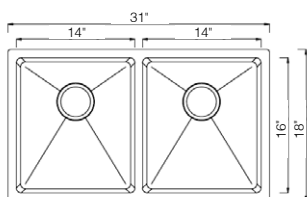

Accessories You May Need:

Bottom Grid :

KSBGH3018

Strainer:

KSS-01

KSH311899L

Undermount Double Bowl Kitchen Sink
Finger Radius
Material: 304 Stainless Steel
Gauge: 18G
Finish: Lustrous Satin
Attached With Noise Reduction Padding
Overall Size: 31" x 18"
Bowl Size: 14" x 16"
Depth: 9"
Drain Opening: 3-1/2"