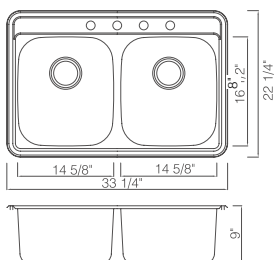

Attached With Noise Reduction Padding

Overall Size: 25"X22"

Bowl Size: 21"X16"

Depth: 8"/9"

3 Hole 4 Hole

Drain Opening: 3-1/2"

Packing: 5PC / Box

KST332288-3
KST332288-4

Top Mount Double Bowl Kitchen Sink
Material: 304 Stainless Steel

Gauge: 20G

Finish: Pearl Satin

Attached With Noise Reduction Padding

Overall Size: 33" X 22"

Bowl Size: 14" X 16" Each Depth: 8"

3 Hole 4 Hole