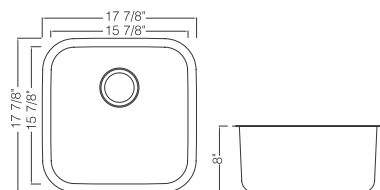

Accessories You May Need:

Bottom Grid : **KSBG1816**   Strainer: **KSS-01**