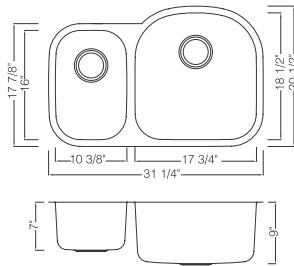

Accessories You May Need:

Bottom Grid :

KSBG3220B
KSBG3220S

Strainer:

KSS-03

KSU322097 (60/40)

Undermount Double Bowl Kitchen Sink
 Material: 304 Stainless Steel
 Gauge: 18G
 Finish: Pearl Satin
 Attached With Noise Reduction Padding
 Overall Size: 32" x 20"
 Big Bowl Size: 15-3/4" x 18" Depth: 9"
 Small Bowl Size: 13" x 16" Depth: 7"
 Drain Opening: 3-1/2"
 Packing: 3PC / Box

Accessories You May Need:

Bottom Grid :

KSBG3220B
KSBG3220S

Strainer:

KSS-01

Under Mount Kitchen Sink

KSU322179
 (30/70)

Undermount Double Bowl Kitchen Sink
 Material: 304 Stainless Steel
 Gauge: 18G
 Finish: Pearl Satin
 Attached With Noise Reduction Padding
 Overall Size: 31-1/4" X 20-1/2"
 Big Bowl Size: 17-3/4" X 18-1/2" Depth: 9"
 Small Bowl Size: 10-3/8" X 16" Depth: 7"
 Drain Opening: 3-1/2"
 Packing: 3PC / Box

KSU322179T 16 Gauge Available

Accessories You May Need:

Bottom Grid :

KSBG3221B
KSBG3221S

Strainer:

KSS-03

KSU322197
 (70/30)

Undermount Double Bowl Kitchen Sink
 Material: 304 Stainless Steel
 Gauge: 18G
 Finish: Pearl Satin
 Attached With Noise Reduction Padding
 Overall Size: 31-1/4" X 20-1/2"
 Big Bowl Size: 17-3/4" X 18-1/2" Depth: 9"
 Small Bowl Size: 10-3/8" X 16" Depth: 7"
 Drain Opening: 3-1/2"
 Packing: 3PC / Box