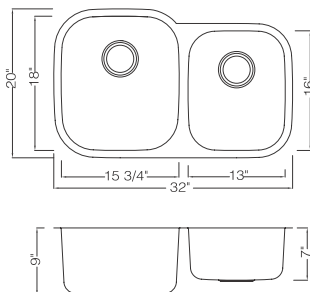

Accessories You May Need:

Bottom Grid :

KSBG3220B
KSBG3220S

Strainer:

KSS-03

KSU322097 (60/40)

Undermount Double Bowl Kitchen Sink
 Material: 304 Stainless Steel
 Gauge: 18G
 Finish: Pearl Satin
 Attached With Noise Reduction Padding
 Overall Size: 32" x 20"
 Big Bowl Size: 15-3/4" x 18" Depth: 9"
 Small Bowl Size: 13" x 16" Depth: 7"
 Drain Opening: 3-1/2"
 Packing: 3PC / Box

Accessories You May Need:

Bottom Grid :

KSBG3220B
KSBG3220S

Strainer:

KSS-01

Under Mount Kitchen Sink

KSU322179
 (30/70)

Undermount Double Bowl Kitchen Sink
 Material: 304 Stainless Steel
 Gauge: 18G
 Finish: Pearl Satin
 Attached With Noise Reduction Padding
 Overall Size: 31-1/4" X 20-1/2"
 Big Bowl Size: 17-3/4" X 18-1/2" Depth: 9"
 Small Bowl Size: 10-3/8" X 16" Depth: 7"
 Drain Opening: 3-1/2"
 Packing: 3PC / Box