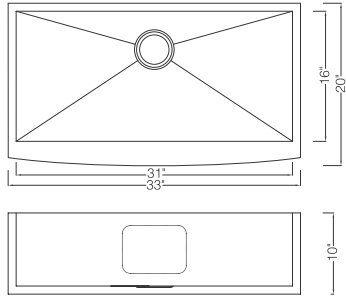

Accessories You May Need:

Bottom Grid :

KSBGH3018

Strainer:

KSS-03

Fabricated Stainless Steel Apron Farm Sink

KSF332010S

Zero radius Single Bowl Apron Farm Sink
 90 Degree Square With Curved Front
 Material: 304 Stainless Steel
 Gauge: 16G
 Finish: Lustrous Satin
 Attached With Noise Reduction Padding
 Overall Size: 33" X 20"
 Bowl Size: 31" X 16"
 Depth: 10"
 Drain Opening: 3-1/2"
 Packing: 1PC / Box

Accessories You May Need:

Bottom Grid :

KSBGF3320S

Strainer:

KSS-03

KSF332010D

Zero radius Double Bowl Apron Farm Sink
 90 Degree Square With Curved Front
 Material: 304 Stainless Steel
 Gauge: 16G
 Finish: Lustrous Satin
 Attached With Noise Reduction Padding
 Overall Size: 33" X 20"
 Bowl Size: 15" X 16"
 Depth: 10"
 Drain Opening: 3-1/2"
 Packing: 1PC / Box