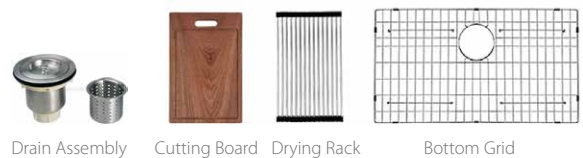

Accessories Included:

PREMIUM STAINLESS STEEL SINKS -Contemporary Style

Fabricated Stainless Steel Apron Farm Sink

KSF242010S

Zero radius Single Bowl Apron Farm Sink
90 Degree Square With Curved Front
Material: 304 Stainless Steel
Gauge: 16G
Finish:Lustrous Satin
Attached With Noise Reduction Padding
Overall Size: 24"X20"
Bowl Size: 22"X16"
Depth: 10"
Drain Opening: 3-1/2"
Packing: 1PC / Box