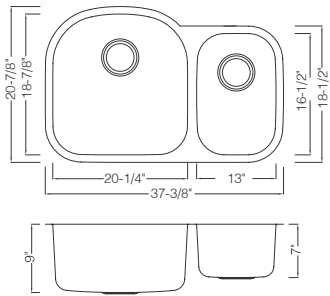

Undermount Double Bowl Kitchen Sink
 Material: 304 Stainless Steel
 Gauge: 18G
 Finish: Pearl Satin
 Attached With Noise Reduction Padding
 Overall Size: 32-1/8" X 20-7/8"
 Big Bowl Size: 21-1/4" X 18-7/8" Depth: 9"
 Small Bowl Size: 7-5/8" X 16-1/8" Depth: 5-1/2"
 Drain Opening: 3-1/2"
 Packing: 3PC / Box

Accessories You May Need:

Bottom Grid :

KSBG2321
For Big Bowl Only

Strainer:

KSS-01

KSU322159 (20/80)

Undermount Double Bowl Kitchen Sink
 Material: 304 Stainless Steel
 Gauge: 18G
 Finish: Pearl Satin
 Attached With Noise Reduction Padding
 Overall Size: 32-1/8" X 20-7/8"
 Big Bowl Size: 21-1/4" X 18-7/8" Depth: 9"
 Small Bowl Size: 7-5/8" X 16-1/8" Depth: 5-1/2"
 Drain Opening: 3-1/2"
 Packing: 3PC / Box

Accessories You May Need:

Bottom Grid :

KSBG2321
For Big Bowl Only

Strainer:

KSS-03

Under Mount Kitchen Sink — Special Size

KSU372197

Undermount Double Bowl Kitchen Sink
 Material: 304 Stainless Steel
 Gauge: 18G
 Finish: Pearl Satin
 Attached With Noise Reduction Padding
 Overall Size: 37-3/8" X 20-7/8"
 Big Bowl Size: 21-1/4" X 18-7/8" Depth: 9"
 Small Bowl Size: 13" X 16-1/2" Depth: 7"
 Drain Opening: 3-1/2"
 Packing: 3PC / Box

Accessories You May Need:

Bottom Grid :

KSBG2321

For Big Bowl Only

Strainer:

KSS-03

KSU361910D

Undermount Double Bowl Kitchen Sink
 Material: 304 Stainless Steel
 Gauge: 18G
 Finish: Pearl Satin
 Attached With Noise Reduction Padding
 Overall Size: 35-1/2" X 18-1/2"
 Bowls Size: 16-1/8" X 16-3/8" Depth: 10"
 Drain Opening: 3-1/2"
 Packing: 3PC / Box