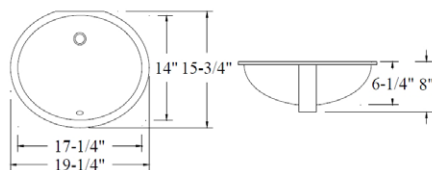

LVU1714W-ADA

Also available