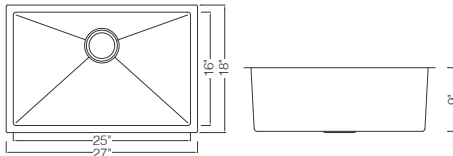

KGU27189W

--White

KGU27189B

--Black

Undermount Single Bowl Kitchen Sink

Material: Granite Composite

Color: Black/White

Overall Size: 27" X 18"

Bowl Size: 25" X 16"

Depth: 9"

Drain Opening: 3-1/2"

Packing: 1PC / Box

Accessories You May Need:

Bottom Grid :

KGBG2718

Strainer:

KSS-03L