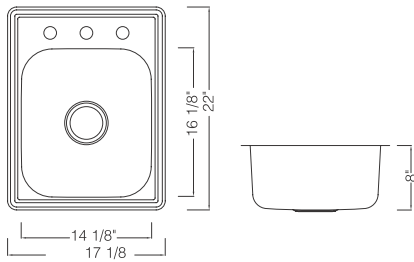

Accessories You May Need:

Strainer: **KSS-01**   Strainer: **KSS-03**   Soap Dispenser: **KSSD-04**