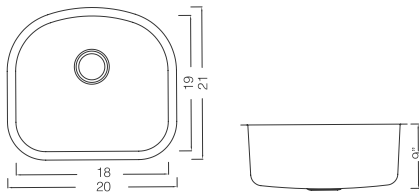

Accessories You May Need:

Bottom Grid :

KSBG2318L

Strainer:

KSS-03

Under Mount Kitchen Sink

KSU20219 Undermount Single Bowl Kitchen Sink
 Material: 304 Stainless Steel
 Gauge: 18G
 Finish: Pearl Satin
 Attached With Noise Reduction Padding
 Overall Size: 20" x 21"
 Bowl Size: 18" x 19"
 Depth: 9"
 Drain Opening: 3-1/2"
 Packing: 5PC / Box