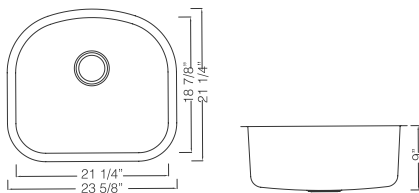

Accessories You May Need:

Bottom Grid :

KSBG3221B

Strainer:

KSS-03

KSU23219 Undermount Single Bowl Kitchen Sink
 (18Gauge)
 Material: 304 Stainless Steel
 Gauge: 18G / 16G
 Finish: Pearl Satin
 Attached With Noise Reduction Padding
 Overall Size: 23-5/8" X 21-1/4"
 Bowl Size: 21-1/4" X 18-7/8"
 Depth: 9"
 Drain Opening: 3-1/2"
 Packing: 5PC / Box