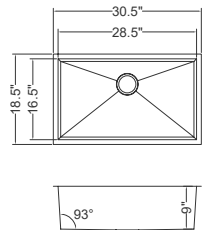

Accessories You May Need:

Bottom Grid :

KSBGH2718

Strainer:

KSS-03

KSH30189R

Undermount Single Bowl Kitchen Sink
 93 Degree Sharp Edge
 Material: 304 Stainless Steel
 Gauge: 18G
 Finish: Lustrous Satin
 Attached With Noise Reduction Padding
 Overall Size: 30-1/2" X 18-5/8"
 Bowl Size: 28-1/2" X 16-5/8"
 Depth: 9"
 Drain Opening: 3-1/2"