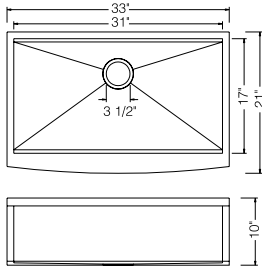

Accessories Included: