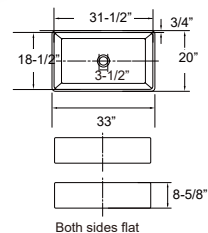

Accessories You May Need:

Bottom Grid :

KPBG3020

Strainer:

KSS-03L

KPF33208WT

Single Bowl Apron Farm Sink
 Material: Porcelain
 Finish: White
 Overall Size: 33" X 20"
 Bowl Size: 31-1/2" X 18-1/2"
 Depth: 8"
 Drain Opening: 3-1/2"
 Packing: 1PC / Box