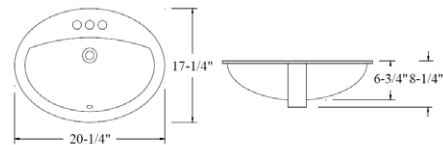

LVU1714W-ADA

Also available

Ceramic Lavatory Sink

LVT1919W

Top Mount Ceramic Lavatory
 Available Color: White
 Overall Size: Diameter 19"
 Depth: 8-1/4"
 Packing: 1PC / Box

LVT2017W

Top Mount Ceramic Lavatory
 Available Color: White
 Overall Size: 20" x 17"
 Depth: 8-1/4"
 Packing: 1PC / Box