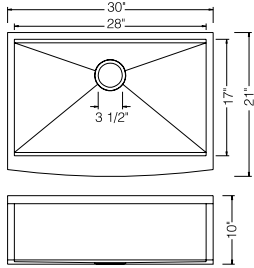

Workstation Series

WSF302110SS

(Stainless Steel)

WSF302110MB

(Matte Black)

Workstation Farmhouse Kitchen Sink
90 Degree Square With Curved Front
Material: 304 Stainless Steel
Gauge: 16G
Finish: Stainless Steel / Matte Black
Attached With Noise Reduction Padding
Overall Size: 30" X 21"
Bowl Size: 28" X 17"
Depth: 10"
Drain Opening: 3-1/2"
Packing: 1PC / Box