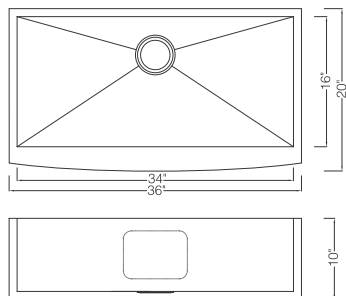

Accessories You May Need:

Bottom Grid :

KSBGF3320S

Strainer:

KSS-03

KSF332010D

Zero radius Double Bowl Apron Farm Sink
 90 Degree Square With Curved Front
 Material: 304 Stainless Steel
 Gauge: 16G
 Finish: Lustrous Satin
 Attached With Noise Reduction Padding
 Overall Size: 33" X 20"
 Bowl Size: 15" X 16"
 Depth: 10"
 Drain Opening: 3-1/2"
 Packing: 1PC / Box

Accessories You May Need:

Bottom Grid :

KSBGF3320D x 2

Strainer:

KSS-03

KSF362010S

Zero radius Single Bowl Apron Farm Sink
 90 Degree Square With Curved Front
 Material: 304 Stainless Steel
 Gauge: 16G
 Finish: Lustrous Satin
 Attached With Noise Reduction Padding
 Overall Size: 36" X 20"
 Bowl Size: 34" X 16"
 Depth: 10"
 Drain Opening: 3-1/2"
 Packing: 1PC / Box