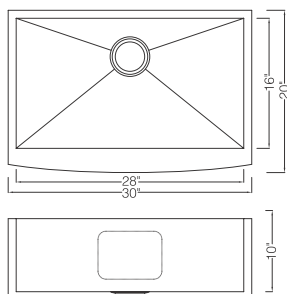

Accessories You May Need:

Bottom Grid :

KSBGH2718

Strainer:

KSS-03

KSF302010S

Zero radius Single Bowl Apron Farm Sink
90 Degree Square With Curved Front
Material: 304 Stainless Steel
Gauge: 16G
Finish: Lustrous Satin
Attached With Noise Reduction Padding
Overall Size: 30"X20"
Bowl Size: 28"X16"
Depth: 10"
Drain Opening: 3-1/2"
Packing: 1PC / Box