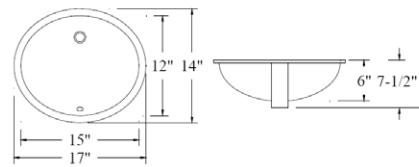

LVU1512B LVU1512W

Under Mount Ceramic Lavatory
Available Color: Biscuit/White
Overall Size: 17" x 14"
Bowl Size: 15" x 12"
Depth: 7"
Packing: 3PC / Box