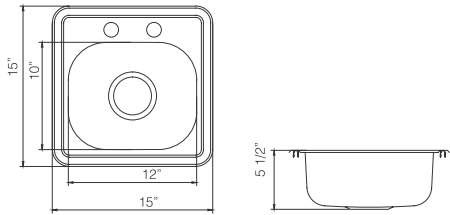

Top Mount Kitchen / Bar Sink