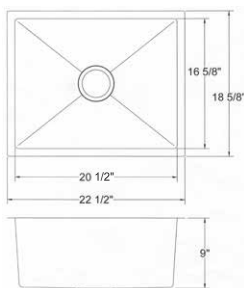

Accessories You May Need:

Bottom Grid :

KSBGH1719

Strainer:

KSS-03

KSH22189L

Undermount Single Bowl Kitchen Sink
 Finger Radius
 Material: 304 Stainless Steel
 Gauge: 18G
 Finish: Lustrous Satin
 Attached With Noise Reduction Padding
 Overall Size: 22-1/2" x 18-5/8"
 Bowl Size: 20-1/2" x 16-5/8"
 Depth: 9"
 Drain Opening: 3-1/2"
 Packing: 1PC / Box