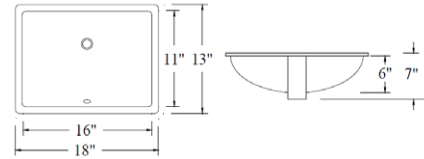

LVU1611B
LVU1611W

Under Mount Ceramic Lavatory
Available Color: Biscuit/White
Overall Size: 18" x 13"
Bowl Size: 16" x 11" Rectangular
Depth: 7"
Packing: 2PC / Box
Also available

LVU1612W