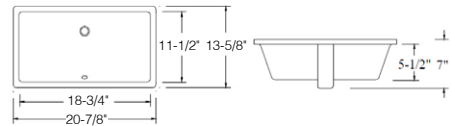

LVU1811W

Under Mount Ceramic Lavatory
Available Color: White
Overall Size: 20-7/8" x 13-5/8"
Bowl Size: 18-3/4" x 11-1/2" Rectangular
Depth: 7"
Packing: 2PC / Box