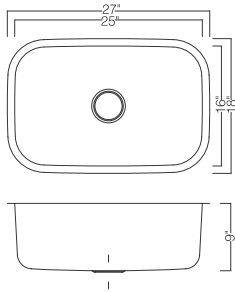

Under Mount Kitchen Sink