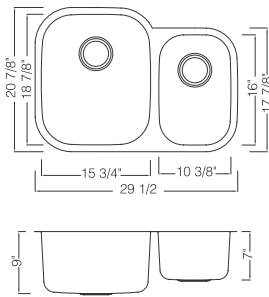

Accessories You May Need:

Bottom Grid :

KSBGU3219

Strainer:

KSS-03

Under Mount Kitchen Sink

KSU302197 (60/40)

Undermount Double Bowl Kitchen Sink
Material: 304 Stainless Steel
Gauge: 18G
Finish: Pearl Satin
Attached With Noise Reduction Padding
Overall Size: 29-1/2" x 20-7/8"
Big Bowl Size: 15-3/4" x 18-7/8" Depth: 9"
Small Bowl Size: 10-3/8" x 16" Depth: 7"
Drain Opening: 3-1/2"
Packing: 3PC / Box