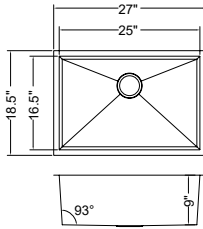

Fabricated 93 Degree Sharp Edge Stainless Steel Kitchen Sink