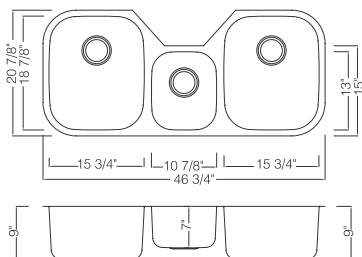

KSU4621TR

Undermount Triple Bowl Kitchen Sink
Material: 304 Stainless Steel
Gauge: 18G
Finish: Pearl Satin
Attached With Noise Reduction Padding
Overall Size: 46-3/4" X 20-7/8"
Big Bowls: 15-3/4" X 18-7/8" Depth: 9"
Small Bowl: 10-7/8" X 13" Depth: 7"
Drain Opening: 3-1/2"
Packing: 3PC / Box

Accessories You May Need:

Strainer:

KSS-01

Strainer:

KSS-03

Soap Dispenser:

KSSD-04