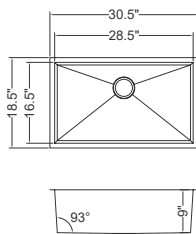

Accessories You May Need:

Bottom Grid :

KSBGH2718

Strainer:

KSS-03

KSH30189L

Undermount Single Bowl Kitchen Sink
Finger Radius
Material: 304 Stainless Steel
Gauge: 18G
Finish: Lustrous Satin
Attached With Noise Reduction Padding
Overall Size: 30-3/4" x 18-3/4"
Bowl Size: 28-3/4" x 16-3/4"
Depth: 9"
Drain Opening: 3-1/2"