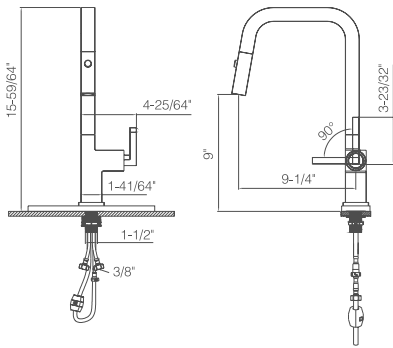

• **Packing: 6 PC/Box**