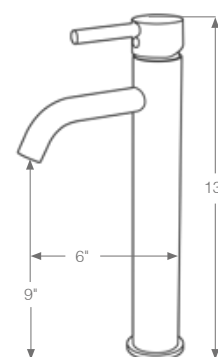

SINGLE HANDLE VESSEL FAUCET

Model:

KSB1119--C

KSB1119--BN

Finish:

Polished Chrome

Brushed Nickel PVD

- Single Hole Installation
- Solid Stainless Steel Construction
- Premium Grade Ceramic Disc Cartridge
- Push-down Pop-up Drain Included
- 100% Pressure System Tested

• **Packing: 6 PC/Box**