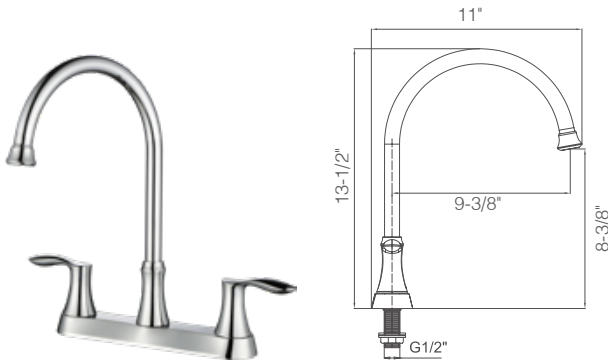

8" TWO HANDLE KITCHEN FAUCET

Model:
KSK8238--C Polished Chrome
KSK8238--BN Brushed Nickel PVD

- 8" 3 Hole Installation
- 1/4 Turn, Ceramic Disc Cartridge
- 1/2 Inch NPSM Connection
- 100% Pressure System Tested
- **Packing: 6 PC/Box**