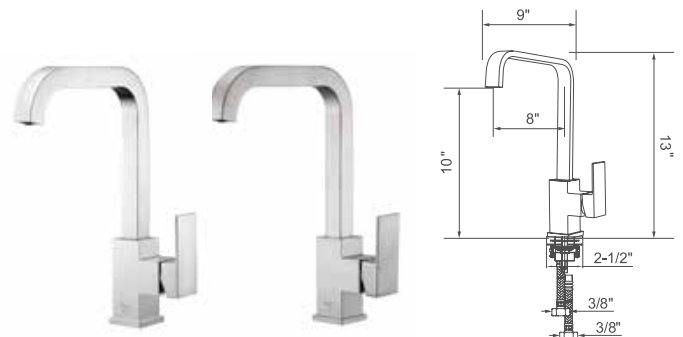

Model:
KSK1121--C Polished Chrome
KSK1121--BN Brushed Nickel PVD

- Single Hole Installation
- 360° Swivel Spout
- Premium Grade Ceramic Disc Cartridge
- 100% Pressure System Tested
- Solid Brass Construction

• **Packing: 6 PC/Box**