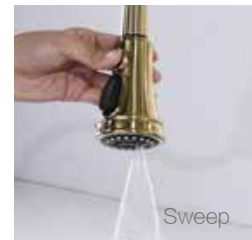

SINGLE HANDLE PULL-DOWN KITCHEN FAUCET

90° Forward Rotation