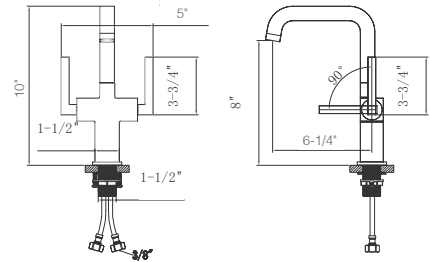

TWO HANDLE LAVATORY FAUCET

Model:

- **KSB1216--C**
- **KSB1216--BN**
- **KSB1216--SG**
- **KSB1216--MB**

Finish:

- Polished Chrome
- Brushed Nickel PVD
- Satin Gold
- Matte Black