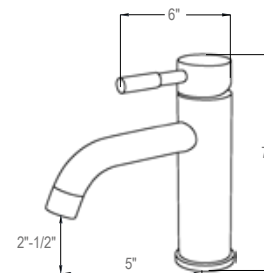

SINGLE HANDLE LAVATORY FAUCET

Model:

KSB1109--C

KSB1109--BN

Finish:

Polished Chrome

Brushed Nickel PVD

- Single Hole Installation
- Solid Stainless Steel Construction
- Premium Grade Ceramic Disc Cartridge
- Push-down Pop-up Drain Included
- 100% Pressure System Tested

• **Packing: 6 PC/Box**