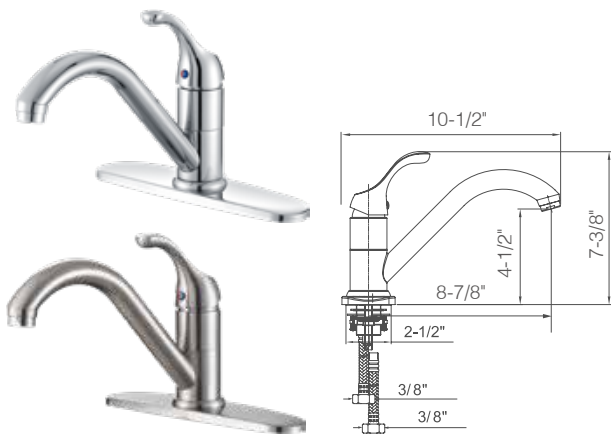

SINGLE HANDLE KITCHEN FAUCET

Model:
KSK8112--C Polished Chrome
KSK8112--BN Brushed Nickel PVD

- Single Hole Installation or
- Optional Deckplate for 3 Hole Installation
- Classical Style 360° Swivel Spout
- Premium Grade Ceramic Disc Cartridge
- 100% Pressure System Tested
- **Packing: 6 PC/Box**