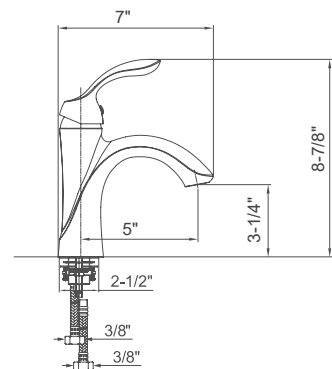

SINGLE HANDLE LAVATORY FAUCET

Model:

- **KSB1118--C**
- **KSB1118--BN**
- **KSB1118--RB**

Finish:

- Polished Chrome
- Brushed Nickel PVD
- Oil Rubbed Bronze

- Single Hole Installation
- Deck plate upon separate request.
- **Solid Brass Construction**
- Premium Grade Ceramic Disc Cartridge
- Pop-up Drain Included
- 100% Pressure System Tested

· **Packing: 6 PC/Box**