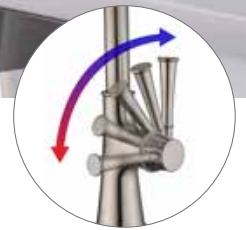

SINGLE HANDLE PULL-DOWN KITCHEN FAUCET

90° Forward Rotation

Model:	Finish:
KSK1117--C	Polished Chrome
KSK1117--BN	Brushed Nickel PVD
KSK1117--SG	Satin Gold
KSK1117--MB	Matte Black

- Single Hole Installation
- Deck plate upon separate request.
- 360° Swivel Spout
- 3 Function (stream , spray, pause) Pull-out Sprayer
- Quik-Connect 60" Flexible Sprayer Hose

· **Packing: 6 PC/Box**