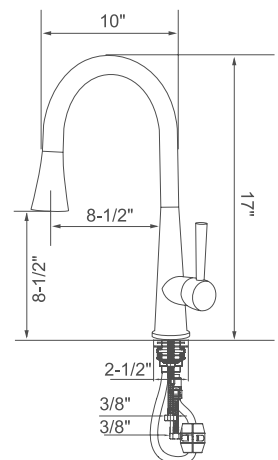

SINGLE HANDLE PULL-DOWN KITCHEN FAUCET

Model:

KSK1123--C

Finish:

Polished Chrome

KSK1123--BN

Brushed Nickel PVD

- Single Hole Installation
- Deck plate upon separate request.
- 90° Forward Rotation Handle
- 360° Swivel Spout
- 3 Function (stream , spray , sweep) Pull-out Sprayer
- Quik-Connect 60" Flexible Sprayer Hose

• **Packing: 6 PC/Box**