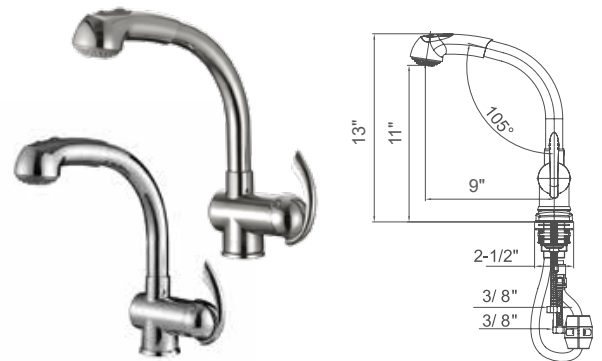

SINGLE HANDLE PULL-OUT KITCHEN FAUCET

Model: **Finish:**
KSK1116--C Polished Chrome
KSK1116--BN Brushed Nickel PVD

- Single Hole Installation
- Deck plate upon separate request.
- 135° Swivel Spout
- 2 Function (stream , spray) Pull-out Sprayer
- Quik-Connect 60" Long Flexible Sprayer Hose

• **Packing: 6 PC/Box**

Model: **Finish:**
KSK1110--C Polished Chrome
KSK1110--BN Brushed Nickel PVD

- Single Hole Installation
- Deck plate upon separate request.
- 360° Swivel Spout
- 2 Function (stream , spray) Pull-out Sprayer
- Quik-Connect 60" Flexible Sprayer Hose

• **Packing: 6 PC/Box**