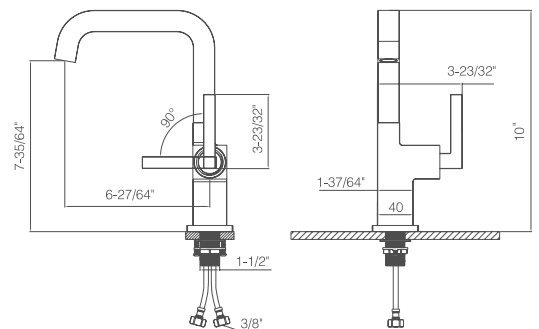

- Single Hole Installation
- Deck plate upon separate request.
- **Solid Brass Construction**
- Premium Grade Ceramic Disc Cartridge
- Push-down Pop-up Drain Included

• **Packing: 6 PC/Box**