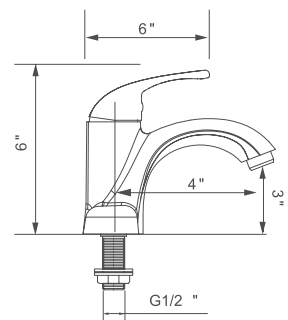

## Finish:

Polished Chrome  
Brushed Nickel PVD

- 4" Centerset, 3 Hole Installation
- Premium Grade Ceramic Disc Cartridge
- Pop-up Drain Included
- ½ Inch NPSM Connection
- 100% Pressure System Tested

· **Packing: 6 PC/Box**