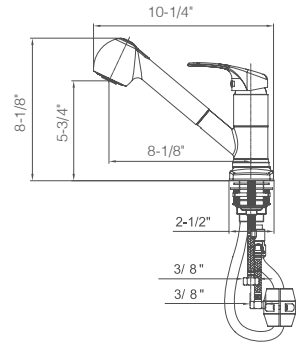

SINGLE HANDLE PULL-OUT KITCHEN FAUCET

Model:

Finish:

KSK1113--C

Polished Chrome

KSK1113--BN

Brushed Nickel PVD

- Single Hole Installation or
- Optional Deckplate for 3 Hole Installation
- 135° Swivel Spout
- 2 Function (stream , spray) Pull-out Sprayer
- Quik-Connect 60" Flexible Sprayer Hose

• **Packing: 6 PC/Box**