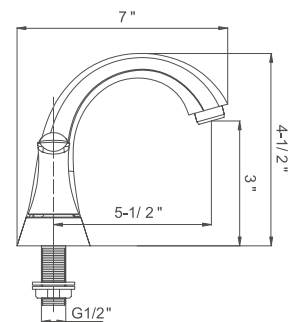

## 4" TWO HANDLE LAVATORY FAUCET

**Model:**

**KSB4232--C**  
**KSB4232--BN**

**Finish:**

Polished Chrome  
Brushed Nickel PVD

- 4" Centerset, 3 Hole Installation
- 1/4 Turn, Ceramic Disc Cartridge
- Pop-up Drain Included
- 100% Pressure System Tested
- **Packing: 6 PC/Box**