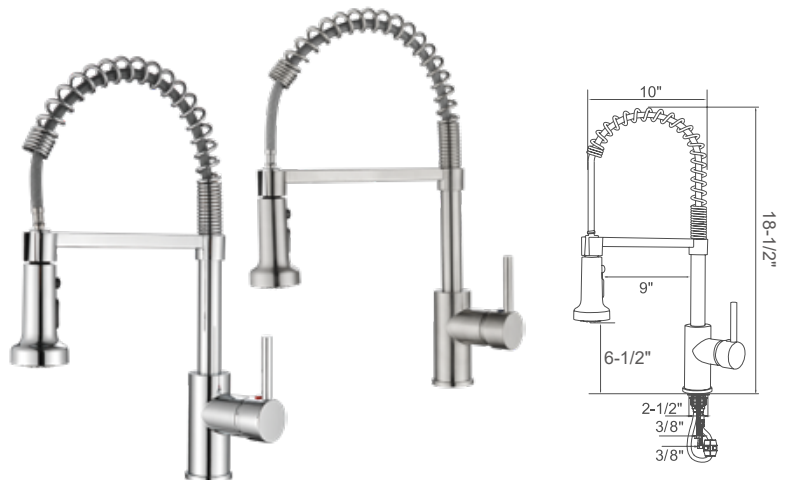

- Single Hole Installation
- Deck plate upon separate request.
- 360° Swivel Spout
- 3 Function (stream , spray, pause) Pull-out Sprayer
- Quik-Connect 60" Flexible Sprayer Hose

• **Packing: 6 PC/Box**