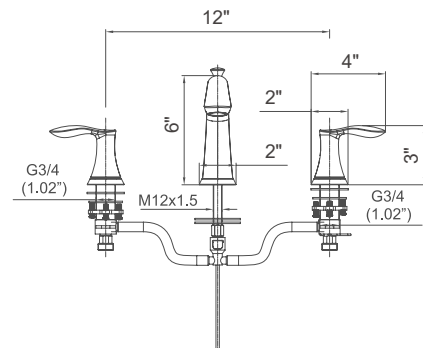

- Wide Spread, 3 Hole Installation
- **Solid Brass Construction**
- 1/4 Turn, Ceramic Disc Cartridge
- Pop-up Drain Included
- 100% Pressure System Tested
- **Packing: 6 PC/Box**