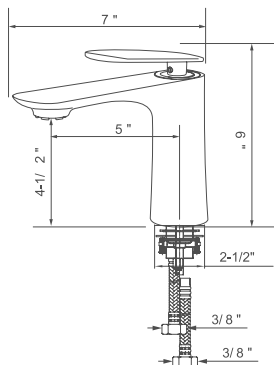

SINGLE HANDLE LAVATORY FAUCET

Model: **KSB1106--C** Polished Chrome
KSB1106--BN Brushed Nickel PVD

- Single Hole Installation
- Deck plate upon separate request.
- **Solid Brass Construction**
- Premium Grade Ceramic Disc Cartridge
- Push-down Pop-up Drain Included
- 100% Pressure System Tested

- **Packing: 6 PC/Box**