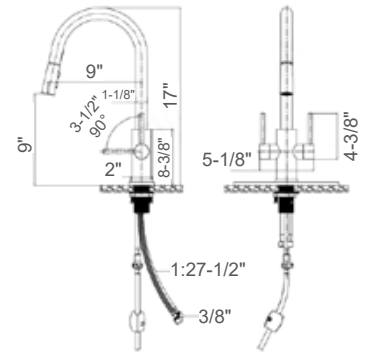

TWO HANDLE PULL-DOWN KITCHEN FAUCET

Model:

- **KSK1218--C**
- **KSK1218--BN**
- **KSK1218--SG**
- **KSK1218--MB**

Finish:

- Polished Chrome
- Brushed Nickel PVD
- Satin Gold
- Matte Black

- Single Hole Installation
- Deck plate upon separate request.
- 90° Forward Rotation Handle
- 360° Swivel Spout
- 2 Function (stream , spray) Pull-out Sprayer
- Quik-Connect 60" Flexible Sprayer Hose
- 1/4 Turn, Ceramic Disc Cartridge
- Solid Brass Construction

· **Packing: 6 PC/Box**

90° Forward Rotation