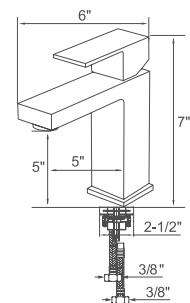

Model:	Finish:
KSB1112--C	Polished Chrome
KSB1112--BN	Brushed Nickel PVD
KSB1112--SG	Satin Gold
KSB1112--MB	Matte Black

- Single Hole Installation
- Deck plate upon separate request.
- **Solid Brass Construction**
- Premium Grade Ceramic Disc Cartridge
- Push-down Pop-up Drain Included

- **Packing: 6 PC/Box**