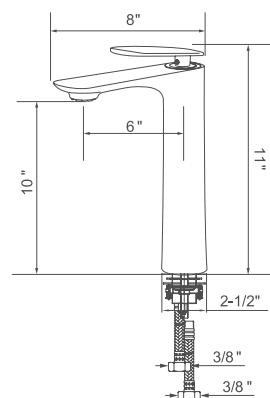

SINGLE HANDLE VESSEL FAUCET

Model:

KSB1102--C
KSB1102--BN

Finish:

Polished Chrome
Brushed Nickel PVD

- Single Hole Installation
- **Solid Brass Construction**
- Premium Grade Ceramic Disc Cartridge
- Push-down Pop-up Drain Included
- 100% Pressure System Tested
- **Packing: 6 PC/Box**