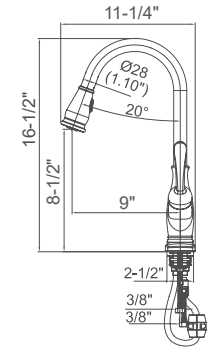

SINGLE HANDLE PULL-DOWN KITCHEN FAUCET

Model:

- **KSK1114--C**
- **KSK1114--BN**
- **KSK1114--RB**

Finish:

- Polished Chrome
- Brushed Nickel PVD
- Oil Rubbed Bronze

- Single Hole Installation
- Deck plate upon separate request.
- 360° Swivel Spout
- 3 Function (stream , spray, pause) Pull-out Sprayer
- Quik-Connect 60" Flexible Sprayer Hose

· **Packing: 6 PC/Box**

90° Forward Rotation