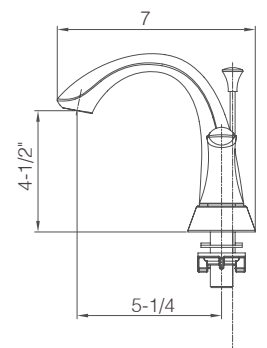

## 4" TWO HANDLE LAVATORY FAUCET

**Model:**

**KSB4231--C**  
**KSB4231--BN**

**Finish:**

Polished Chrome  
Brushed Nickel PVD

- 4" Centerset, 3 Hole Installation
- **Solid Brass Construction**
- 1/4 Turn, Ceramic Disc Cartridge
- Pop-up Drain Included
- 100% Pressure System Tested
- **Packing: 6 PC/Box**