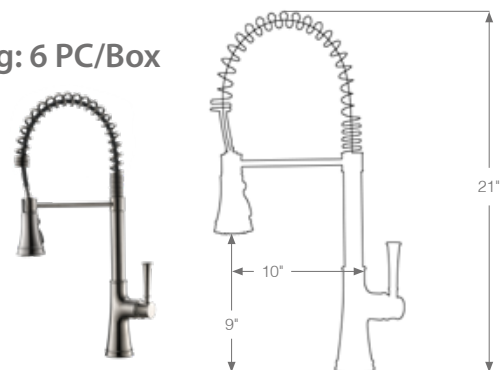

Model:	Finish:
KSK1133--BN	Brushed Nickel PVD

- Single Hole Installation
- Deck plate upon separate request.
- 90° Forward Rotation Handle
- 360° Swivel Spout
- 3 Function (stream , spray, sweep) Pull-out Sprayer
- Quik-Connect 60" Flexible Sprayer Hose

• **Packing: 6 PC/Box**