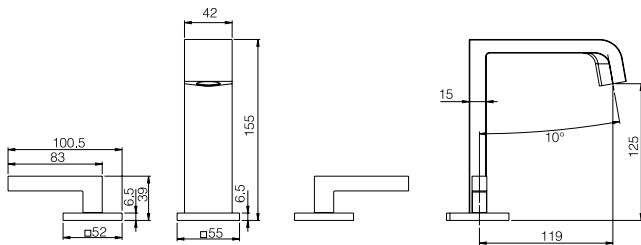

# 4" TWO HANDLE LAVATORY FAUCET

**Model:**

- KSB8233--C**
- KSB8233--BN**
- KSB8233--SG**
- KSB8233--MB**

**Finish:**

- Polished Chrome
- Brushed Nickel PVD
- Satin Gold
- Matte Black

- Wide Spread, 3 Hole Installation
- **Solid Brass Construction**
- 1/4 Turn, Ceramic Disc Cartridge
- Pop-up Drain Included
- 100% Pressure System Tested
- **Packing: 6 PC/Box**