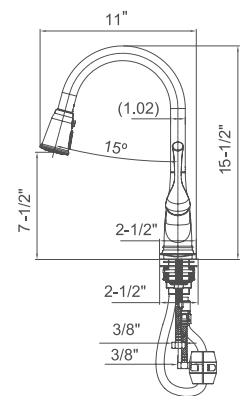

- Single Hole Installation
- Deck plate upon separate request.
- 360° Swivel Spout
- 3 Function (stream , spray, pause) Pull-out Sprayer
- Quik-Connect 60" Flexible Sprayer Hose

· **Packing: 6 PC/Box**