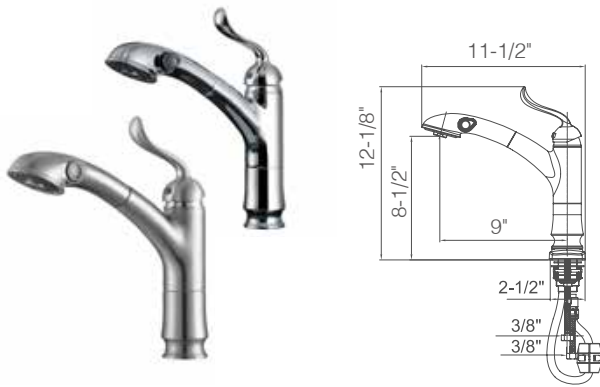

SINGLE HANDLE PULL-OUT KITCHEN FAUCET

Model: **Finish:**
KSK1116--C Polished Chrome
KSK1116--BN Brushed Nickel PVD

- Single Hole Installation
- Deck plate upon separate request.
- 135° Swivel Spout
- 2 Function (stream , spray) Pull-out Sprayer
- Quik-Connect 60" Long Flexible Sprayer Hose

• **Packing: 6 PC/Box**

Model: **Finish:**
KSK1110--C Polished Chrome
KSK1110--BN Brushed Nickel PVD

- Single Hole Installation
- Deck plate upon separate request.
- 360° Swivel Spout
- 2 Function (stream , spray) Pull-out Sprayer
- Quik-Connect 60" Flexible Sprayer Hose

• **Packing: 6 PC/Box**