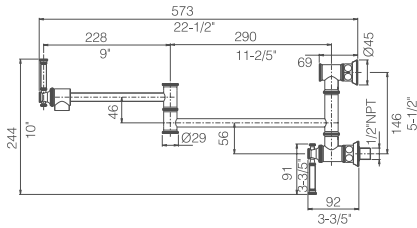

TWO HANDLE POT FILLER FAUCET

Model:	Finish:
KSPF312-C	Polished Chrome
KSPF312--BN	Brushed Nickel PVD
KSPF312--MB	Matte black
KSPF312--SG	Satin Gold
KSPF312--ORB	Oil Rubbed Bronze

- Two Attachment Point Design
- Easy Installation - 1/2" NPT Threads
- Premium Brass Construction
- Classical Style 360° Swivel Spout
- Premium Grade Ceramic Disc Cartridge
- 100% Pressure System Tested

• **Packing: 6 PC/Box**