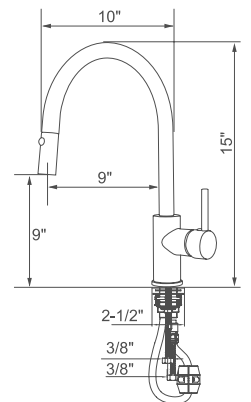

SINGLE HANDLE PULL-DOWN KITCHEN FAUCET

90° Forward Rotation

Model:

KSK1126--C
KSK1126--BN

Finish:

Polished Chrome
Brushed Nickel PVD

- Single Hole Installation
- Deck plate upon separate request.
- 360° Swivel Spout
- 2 Function (stream , spray)Metal Pull-out Sprayer
- Quik-Connect 60" Flexible Sprayer Hose

· **Packing: 6 PC/Box**