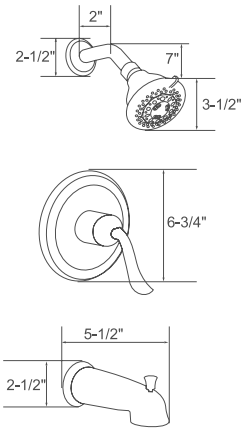

SINGLE HANDLE TUB/SHOWER SET / TRIM

Model:

KSBT101--C
KSBT101--BN

Finish:

Polished Chrome
Brushed Nickel PVD

- Brass Shower Arm
- Multifunction Shower Head
- cUPC Certified

TRIM ONLY

Packing: 12 PC/Box