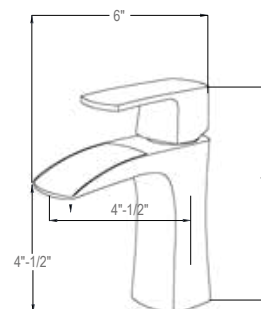

Finish:

Polished Chrome

Brushed Nickel PVD

Satin Gold

- Single Hole Installation
- Deck plate upon separate request.
- Premium Grade Ceramic Disc Cartridge
- Push-down Pop-up Drain Included
- 100% Pressure System Tested

· **Packing: 6 PC/Box**