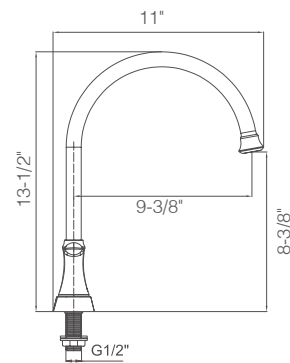

TWO HANDLE KITCHEN FAUCET W/SIDE SPRAYER

Model:
KSK8238WS--C Polished Chrome
KSK8238WS--BN Brushed Nickel PVD

- 4 Hole Installation
- 1/4 Turn, Ceramic Disc Cartridge
- 1/2 Inch NPSM Connection
- 100% Pressure System Tested
- **Packing: 6 PC/Box**