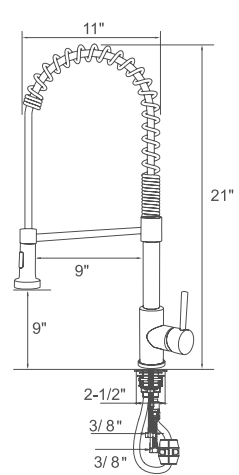

Model:
KSK1115--C
KSK1115--BN

Finish:
Polished Chrome
Brushed Nickel PVD

- Single Hole Installation
- Deck plate upon separate request.
- 360° Swivel Spout
- 3 Function (stream , spray, pause) Pull-out Sprayer
- Quik-Connect 60" Flexible Sprayer Hose

• **Packing: 6 PC/Box**