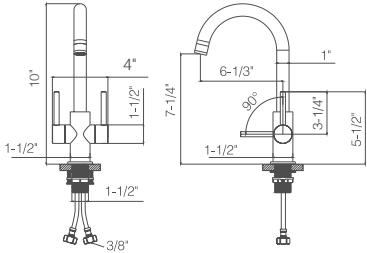

- Single Hole Installation
- Deck plate upon separate request.
- **Solid Brass Construction**
- Premium Grade Ceramic Disc Cartridge
- Push-down Pop-up Drain Included
- 100% Pressure System Tested

• **Packing: 6 PC/Box**